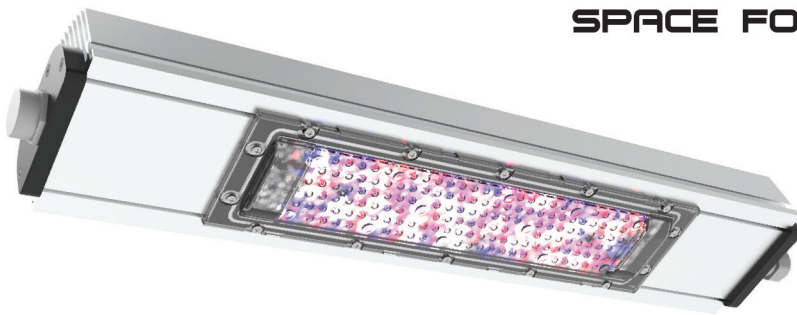

# TECHNICAL ALUMINUM LED PROFILES

COMMERCIAL AND INDUSTRIAL APPLICATION

POTTING SERVICE

SPACE FOR POWER SUPPLY INSIDE

HORTICULTURE LIGHTING

WATER RESISTANT IP64

**COMPATIBLE WITH LEDIL FLORENCE OPTIC**

LT21 - SFERA^4.7	ALU PROFILE SFERA	4.7 m
LT21 - SFERAH^4.7	HOLDER PROFILE	
LT21 - ECA - SF	ALU FULL END CAP + SCREWS	
LT21 - SC	STEEL CLIP FOR FIXING MODULES	