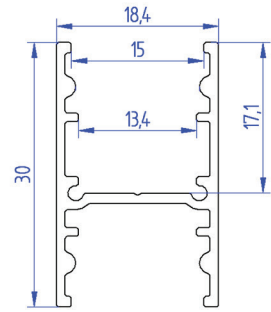

LT21 - CDH[^]*	ALU PROFILE CDH	1,2,3,4,6m *available lengths
LT21 - BD - OC[^]*	OPAL COVER	
LT21 - BD - FC[^]*	FROSTED COVER	
LT21 - ECA - H	2x FULL ALU END CAP + SCREWS	
LT21 - MB - H	2x 5cm ALU MOUNTING PROFILE	

LED PROFILE					
CDH	LT21-CDH[^]1	LT21-CDH[^]2	LT21-CDH[^]3	LT21-CDH[^]4	LT21-CDH[^]6
Weight [g]	276	552	828	1104	1656
Length [mm]	1000	2000	3000	4000	6000
Width [mm]				18,4	
Height [mm]				30,0	
Material				Aluminum	
Finish				Anodised