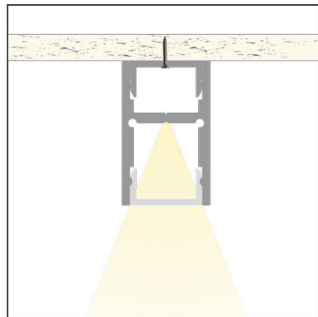

LT21 - BDH^{**}	ALU PROFILE BDH	1,2,3,4,6m *available lengths
LT21 - BD - OC^{**}	OPAL COVER	
LT21 - BD - FC^{**}	FROSTED COVER	
LT21 - ECA - H	2x FULL ALU END CAP + SCREWS	
LT21 - MB - H	2x 5cm ALU MOUNTING PROFILE	

LED PROFILE					
BDH	LT21-BDH[^]1	LT21-BDH[^]2	LT21-BDH[^]3	LT21-BDH[^]4	LT21-BDH[^]6
Weight [g]	412	824	1236	1648	2472
Length [mm]	1000	2000	3000	4000	6000
Width [mm]	18,4				
Height [mm]	30,0				
Material	Aluminum				
Finish	Anodised