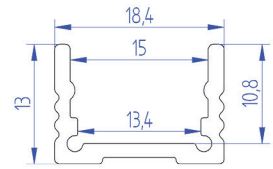

LT21 - BD13[^]*	ALU PROFILE CD13	1,2,3,4,6m *available lengths
LT21 - BD - OC[^]*	OPAL COVER	
LT21 - BD - FC[^]*	FROSTED COVER	
LT21 - ECP - 13	2x FULL PLASTIC END CAP + SCREWS	
LT21 - ECA - 13	2x FULL ALU END CAP + SCREWS	
LT21 - MB - BDCD	2x METAL MOUNTING BRACKET	
LT21 - MB - HRF	2x METAL MOUNTING BRACKET HRF	

LED PROFILE					
BD13	LT21-BD13[^]*1	LT21-BD13[^]*2	LT21-BD13[^]*3	LT21-BD13[^]*4	LT21-BD13[^]*6
Weight [g]	190	380	570	760	1140
Length [mm]	1000	2000	3000	4000	6000
Width [mm]	18,4				
Height [mm]	13,0				
Material	Aluminum				
Finish	Anodised