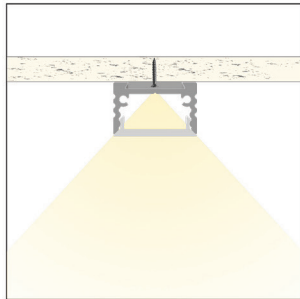

LT21 - CD12[^]*	ALU PROFILE CD12	1,2,3,4,6m *available lengths
LT21 - CD - OC[^]*	OPAL COVER	
LT21 - CD - FC[^]*	FROSTED COVER	
LT21 - CD - CC[^]*	CLEAR COVER	
LT21 - ECP - 12	2x FULL PLASTIC END CAP + SCREWS	
LT21 - PB - CD	2x PLASTIC MOUNTING BRACKET + SCREWS	
LT21 - MB - BDCD	2x METAL MOUNTING BRACKET	
LT21 - MB - HRF	2x MOUNTING BRACKET HRF	

LED PROFILE					
CD12	LT21-CD12[^]1	LT21-CD12[^]2	LT21-CD12[^]3	LT21-CD12[^]4	LT21-CD12[^]6
Weight [g]	148	296	444	592	888
Length [mm]	1000	2000	3000	4000	6000
Width [mm]	18,4				
Height [mm]	11,4				
Material	Aluminum				
Finish	Anodised