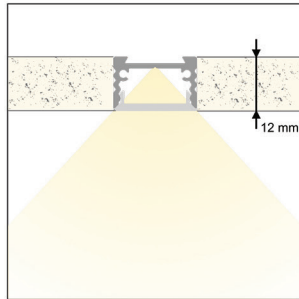

LT21 - CD12[^]*	ALU PROFILE CD12	1,2,3,4,6m *available lengths
LT21 - CD - OC[^]*	OPAL COVER	
LT21 - CD - FC[^]*	FROSTED COVER	
LT21 - CD - CC[^]*	CLEAR COVER	
LT21 - ECP - 12	2x FULL PLASTIC END CAP + SCREWS	
LT21 - PB - CD	2x PLASTIC MOUNTING BRACKET + SCREWS	
LT21 - MB - BDCD	2x METAL MOUNTING BRACKET	
LT21 - MB - HRF	2x MOUNTING BRACKET HRF	

LED PROFILE					
CD12	LT21-CD12[^]1	LT21-CD12[^]2	LT21-CD12[^]3	LT21-CD12[^]4	LT21-CD12[^]6
Weight [g]	148	296	444	592	888
Length [mm]	1000	2000	3000	4000	6000
Width [mm]	18,4				
Height [mm]	11,4				
Material	Aluminum				
Finish	Anodised