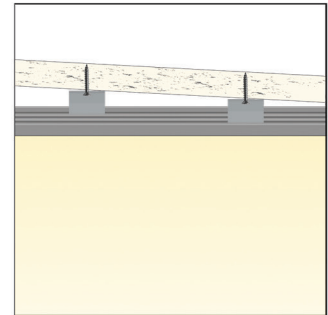

LT21 - BD13[^]*	ALU PROFILE CD13	1,2,3,4,6m *available lengths
LT21 - BD - OC[^]*	OPAL COVER	
LT21 - BD - FC[^]*	FROSTED COVER	
LT21 - ECP - 13	2x FULL PLASTIC END CAP + SCREWS	
LT21 - ECA - 13	2x FULL ALU END CAP + SCREWS	
LT21 - MB - BDCD	2x METAL MOUNTING BRACKET	
LT21 - MB - HRF	2x METAL MOUNTING BRACKET HRF	

LED PROFILE					
BD13	LT21-BD13[^]*1	LT21-BD13[^]*2	LT21-BD13[^]*3	LT21-BD13[^]*4	LT21-BD13[^]*6
Weight [g]	190	380	570	760	1140
Length [mm]	1000	2000	3000	4000	6000
Width [mm]	18,4				
Height [mm]	13,0				
Material	Aluminum				
Finish	Anodised