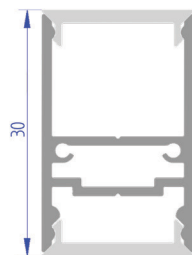

LT21 - CDH30^^	LALU PROFILE CDH	1,2,3,4,6m *available lengths
LT21 - CD - OC^^	OPAL COVER	
LT21 - CD - FC^^	FROSTED COVER	
LT21 - CD - CC^^	CLEAR COVER	
LT21 - ECA - H	2x FULL ALU END CAP + SCREWS	
LT21 - MB - H	2x 5cm ALU MOUNTING PROFILE	

LED PROFILE					
CDH30	LT21-CDH30*1	LT21-CDH30*2	LT21-CDH30*3	LT21-CDH30*4	LT21-CDH30*6
Weight [g]	311	622	933	1244	1856
Length [mm]	1000	2000	3000	4000	6000
Width [mm]			18,4		
Height [mm]			28,9		
Material			Aluminum		
Finish			Anodised