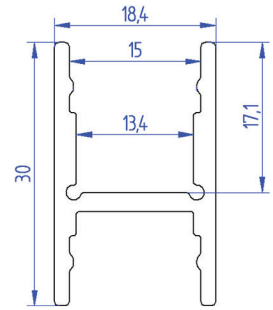

LT21 - BDH^{**}	ALU PROFILE BDH	1,2,3,4,6m *available lengths
LT21 - BD - OC^{**}	OPAL COVER	
LT21 - BD - FC^{**}	FROSTED COVER	
LT21 - ECA - H	2x FULL ALU END CAP + SCREWS	
LT21 - MB - H	2x 5cm ALU MOUNTING PROFILE	

LED PROFILE					
BDH	LT21-BDH[^]1	LT21-BDH[^]2	LT21-BDH[^]3	LT21-BDH[^]4	LT21-BDH[^]6
Weight [g]	412	824	1236	1648	2472
Length [mm]	1000	2000	3000	4000	6000
Width [mm]	18,4				
Height [mm]	30,0				
Material	Aluminum				
Finish	Anodised