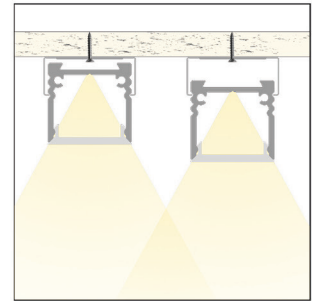

LT21 - CD18[^]*	ALU PROFILE CD18	1,2,3,4,6m *available lengths
LT21 - CD - OC[^]*	OPAL COVER	
LT21 - CD - FC[^]*	FROSTED COVER	
LT21 - CD - CC[^]*	CLEAR COVER	
LT21 - ECP - 18	2x FULL PLASTIC END CAP + SCREWS	
LT21 - PB - CD	2x PLASTIC MOUNTING BRACKET + SCREWS	
LT21 - MB - BDCD	2x METAL MOUNTING BRACKET	
LT21 - MB - HRF	2x MOUNTING BRACKET HRF	

LED PROFILE					
CD18	LT21-CD18[^]1	LT21-CD18[^]2	LT21-CD18[^]3	LT21-CD18[^]4	LT21-CD18[^]6
Weight [g]	187	374	561	748	1122
Length [mm]	1000	2000	3000	4000	6000
Width [mm]	18,4				
Height [mm]	17,4				
Material	Aluminum				
Finish	Anodised