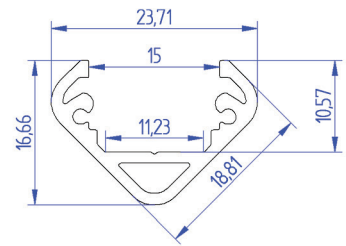

LT21 - CDV19^*	ALU PROFILE CDV19	1,2,3,4,6m *available lengths
LT21 - BD - OC^*	OPAL COVER	
LT21 - BD - FC^*	FROSTED COVER	
LT21 - ECA - V	2x FULL ALU END CAP + SCREWS	
LT21 - PB - V	2x PLASTIC MOUNTING BRACKET + SCREWS	

LED PROFILE					
CDV19	LT21-CDV19^1	LT21-CDV19^2	LT21-CDV19^3	LT21-CDV19^4	LT21-CDV19^6
Weight [g]	239	478	717	956	1434
Length [mm]	1000	2000	3000	4000	6000
Width [mm]	23,71				
Height [mm]	16,66				
Material	Aluminum				
Finish	Anodised