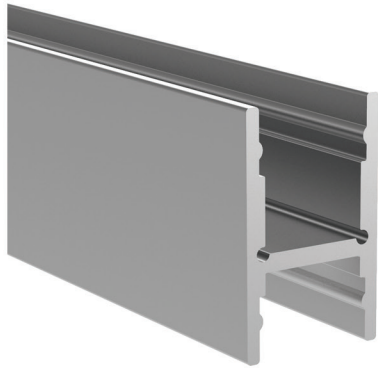

LT21 - BDH^{**}	ALU PROFILE BDH	1,2,3,4,6m *available lengths
LT21 - BD - OC^{**}	OPAL COVER	
LT21 - BD - FC^{**}	FROSTED COVER	
LT21 - ECA - H	2x FULL ALU END CAP + SCREWS	
LT21 - MB - H	2x 5cm ALU MOUNTING PROFILE	

LED PROFILE					
BDH	LT21-BDH[^]1	LT21-BDH[^]2	LT21-BDH[^]3	LT21-BDH[^]4	LT21-BDH[^]6
Weight [g]	412	824	1236	1648	2472
Length [mm]	1000	2000	3000	4000	6000
Width [mm]	18,4				
Height [mm]	30,0				
Material	Aluminum				
Finish	Anodised