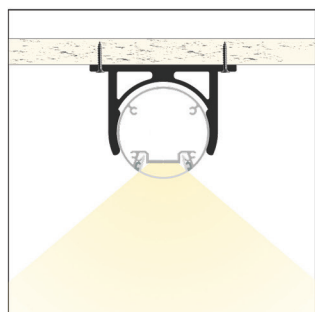

**WATER RESISTANT IP64
HORTICULTURE SOLUTION**

LT21 - HRB165^^	ALU PROFILE TOPLIGHT	1,2,3,4,6m *available lengths
LT21 - ECA - HRB165	CLEAR COVER	
LT21 - ECA1X16 - HRB165	PLASTIC FULL END CAP	
LT21 - ECA1X20 - HRB165	PLASTIC HOLDER	

LED PROFILE					
TOPLIGHT	LT21-TOPL^1	LT21-TOPL^2	LT21-TOPL^3	LT21-TOPL^4	LT21-TOPL^6
Weight [g]	850	1700	2550	3400	5100
Length [mm]	1000	2000	3000	4000	6000
Width [mm]	Ø 55				
Material	Aluminum				
Finish	Anodised