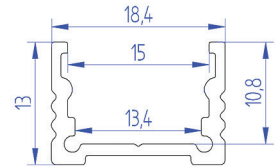

CD13 - 18X13 MM

LT21 - CD13^{**}	ALU PROFILE CD13	1,2,3,4,6m *available lengths
LT21 - BD - OC^{**}	OPAL COVER	
LT21 - BD - FC^{**}	FROSTED COVER	
LT21 - ECP - 13	2x FULL PLASTIC END CAP + SCREWS	
LT21 - ECA - 13	2x FULL ALU END CAP + SCREWS	
LT21 - MB - BDCD	2x METAL MOUNTING BRACKET	
LT21 - MB - HRF	2x METAL MOUNTING BRACKET HRF	

LED PROFILE					
CD13	LT21-CD13^{*1}	LT21-CD13^{*2}	LT21-CD13^{*3}	LT21-CD13^{*4}	LT21-CD13^{*6}
Weight [g]	164	328	492	656	948
Length [mm]	1000	2000	3000	4000	6000
Width [mm]	18,4				
Height [mm]	13,0				
Material	Aluminium				
Finish	Anodised