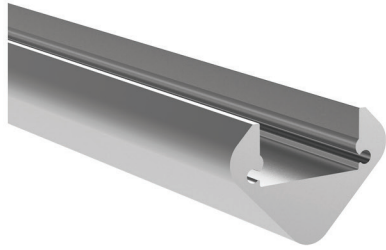

LT21 - BDV[^]*	ALU PROFILE CDV19	1,2,3,4,6m *available lengths
LT21 - BD - OC[^]*	OPAL COVER	
LT21 - BD - FC[^]*	FROSTED COVER	
LT21 - ECA - V	2x FULL ALU END CAP + SCREWS	
LT21 - PB - V	2x PLASTIC MOUNTING BRACKET + SCREWS	

LED PROFILE					
BDV	LT21-BDV[^]1	LT21-BDV[^]2	LT21-BDV[^]3	LT21-BDV[^]4	LT21-BDV[^]6
Weight [g]	400	800	1200	1600	2400
Length [mm]	1000	2000	3000	4000	6000
Width [mm]	23,71				
Height [mm]	16,66				
Material	Aluminum				
Finish	Anodised