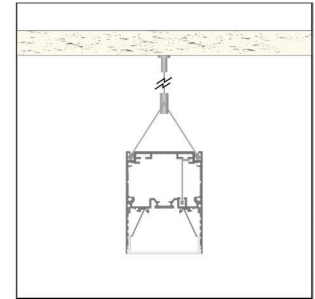

LT21 - KOMBI^5	ALU PROFILE KOMBI	4.7m
LT21 - KOMBIINS^5	INSERT PROFILE	
LT21 - KOMBIREF^5	REFLECTOR PROFILE WHITE	
LT21 - KOMBI - OC^5	OPAL COVER	
LT21 - KOMBI - CC^5	CLEAR COVER	
LT21 - ECA - KOM	ALU END CAP + SCREWS	
LT21 - ECA - KOM - NS	ALU END CAP WITHOUT SCREWS	
LT21 - MB - KOM	MOUNTING FOR SUSPENDED LINK	
CT15LI2 / 1,2UCSTNY	SUSPEDED LINK "Y" WITH LINK 2m	
LT21 - SC	STEEL CLIP FOR FIXING MODULES