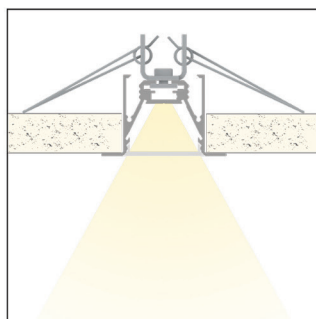

LT21 - CDT3030**	ALU PROFILE CDT3030	1,2,3,4,6m *available lengths
LT21 - CD30 - OC**	OPAL COVER	
LT21 - ECP - 30T	2x FULL PLASTIC END CAP + SCREWS	
LT21 - ECA - 30T	2x FULL ALU END CAP + SCREWS	
LT21 - MB - S	MOUNTING BRACKET WITH SPRING	
LT21 - MB - HRF	2x METAL MOUNTING BRACKET HRF	

LED PROFILE					
CDT3030	LT21-CDT3030*1	LT21-CDT3030*2	LT21-CDT3030*3	LT21-CDT3030*4	LT21-CDT3030*6
Weight [g]	559	1118	1677	2236	3354
Length [mm]	1000	2000	3000	4000	6000
Width [mm]	46,0 / 30,0				
Height [mm]	30				
Material	Aluminum				
Finish	Anodised