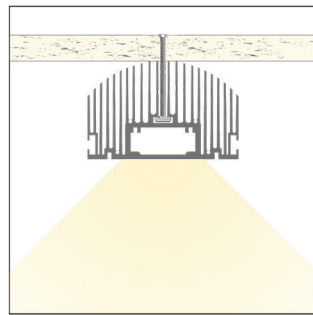

HORTICULTURE SOLUTION

LT21 - HRB165^^	ALU PROFILE HERBA165	1,2,3,4,6m *available lengths
LT21 - ECA - HRB165	ALU END CAP FULL	
LT21 - ECA1X16 - HRB165	ALU END CAP WITH 1x M16 HOLE	
LT21 - ECA1X20 - HRB165	ALU END CAP WITH 1x M20 HOLE	
LT21 - ECA2X20 - HRB165	ALU END CAP WITH 2x M20 HOLES	

LED PROFILE					
TOPLIGHT	LT21-TOPL^1	LT21-TOPL^2	LT21-TOPL^3	LT21-TOPL^4	LT21-TOPL^6
Weight [g]	850	1700	2550	3400	5100
Length [mm]	1000	2000	3000	4000	6000
Width [mm]	Ø 55				
Material	Aluminum				
Finish	Anodised