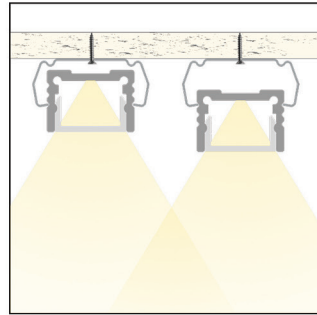

LT21 - BD13[^]*	ALU PROFILE CD13	1,2,3,4,6m *available lengths
LT21 - BD - OC[^]*	OPAL COVER	
LT21 - BD - FC[^]*	FROSTED COVER	
LT21 - ECP - 13	2x FULL PLASTIC END CAP + SCREWS	
LT21 - ECA - 13	2x FULL ALU END CAP + SCREWS	
LT21 - MB - BDCD	2x METAL MOUNTING BRACKET	
LT21 - MB - HRF	2x METAL MOUNTING BRACKET HRF	

LED PROFILE					
BD13	LT21-BD13[^]*1	LT21-BD13[^]*2	LT21-BD13[^]*3	LT21-BD13[^]*4	LT21-BD13[^]*6
Weight [g]	190	380	570	760	1140
Length [mm]	1000	2000	3000	4000	6000
Width [mm]	18,4				
Height [mm]	13,0				
Material	Aluminum				
Finish	Anodised