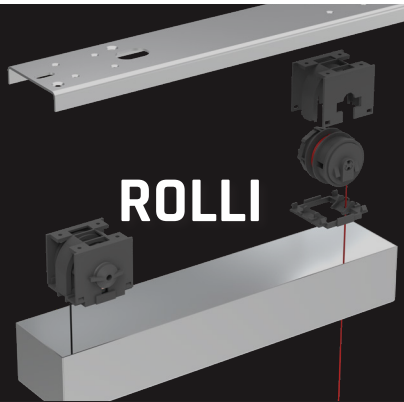

## ROLLI

An advanced mechanism that allows you to adjust the height of the lighting fixture