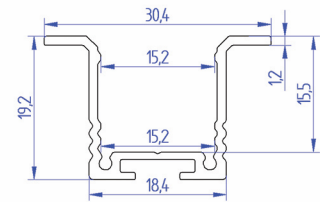

CDT18 - 19X30 MM

LT21 - CDT18^{^*}	ALU PROFILE CDT18	1,2,3,4,6m *available lengths
LT21 - CD - OC^{^*}	OPAL COVER	
LT21 - CD - FC^{^*}	FROSTED COVER	
LT21 - CD - CC^{^*}	CLEAR COVER	
LT21 - ECA - 18T	1x FULL ALU END CAP + SCREWS	
LT21 - MB - S	MOUNTING BRACKET WITH SPRING	
LT21 - MB - BDCD	2x METAL MOUNTING BRACKET	
LT21 - MB - HRF	2x METAL MOUNTING BRACKET HRF	

LED PROFILE					
CDT18	LT21-CDT18^{^1}	LT21-CDT18^{^2}	LT21-CDT18^{^3}	LT21-CDT18^{^4}	LT21-CDT18^{^6}
Weight [g]	148	296	444	592	888
Length [mm]	1000	2000	3000	4000	6000
Width [mm]	30.4 / 18.4				
Height [mm]	19.2				
Material	Aluminum				
Finish	Anodised