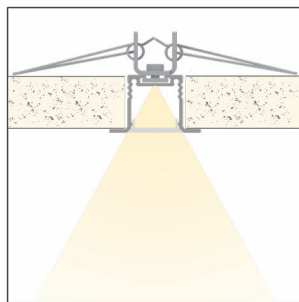

CDT18 - 19X30 MM

LT21 - CDT18^{^*}	ALU PROFILE CDT18	1,2,3,4,6m *available lengths
LT21 - CD - OC^{^*}	OPAL COVER	
LT21 - CD - FC^{^*}	FROSTED COVER	
LT21 - CD - CC^{^*}	CLEAR COVER	
LT21 - ECA - 18T	1x FULL ALU END CAP + SCREWS	
LT21 - MB - S	MOUNTING BRACKET WITH SPRING	
LT21 - MB - BDCD	2x METAL MOUNTING BRACKET	
LT21 - MB - HRF	2x METAL MOUNTING BRACKET HRF	

LED PROFILE					
CDT18	LT21-CDT18^{^1}	LT21-CDT18^{^2}	LT21-CDT18^{^3}	LT21-CDT18^{^4}	LT21-CDT18^{^6}
Weight [g]	148	296	444	592	888
Length [mm]	1000	2000	3000	4000	6000
Width [mm]	30.4 / 18.4				
Height [mm]	19.2				
Material	Aluminum				
Finish	Anodised