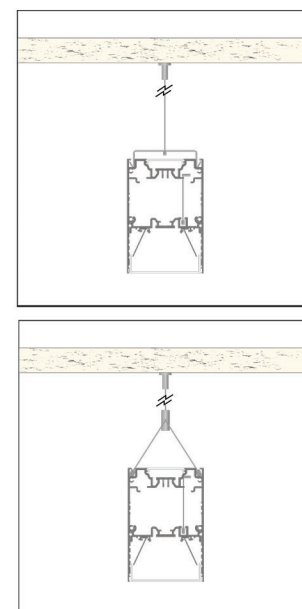

LED PROFILE

KOMBI HCL	KOMBI HCL PROFILE	INSERT PROFILE	KOMBI REFLECTOR
Weight [g]	6251	2632	329
Length [mm]		4700	
Width [mm]	60	57,3	11,9
Height [mm]	90	13,1	224
Material		Aluminum	
Finish		Anodised