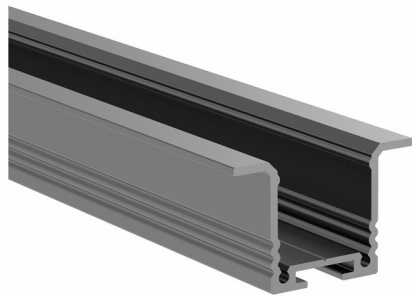

CDT18 - 19X30 MM

LT21 - CDT18^{^*}	ALU PROFILE CDT18	1,2,3,4,6m *available lengths
LT21 - CD - OC^{^*}	OPAL COVER	
LT21 - CD - FC^{^*}	FROSTED COVER	
LT21 - CD - CC^{^*}	CLEAR COVER	
LT21 - ECA - 18T	1x FULL ALU END CAP + SCREWS	
LT21 - MB - S	MOUNTING BRACKET WITH SPRING	
LT21 - MB - BDCD	2x METAL MOUNTING BRACKET	
LT21 - MB - HRF	2x METAL MOUNTING BRACKET HRF	

LED PROFILE					
CDT18	LT21-CDT18^{^1}	LT21-CDT18^{^2}	LT21-CDT18^{^3}	LT21-CDT18^{^4}	LT21-CDT18^{^6}
Weight [g]	148	296	444	592	888
Length [mm]	1000	2000	3000	4000	6000
Width [mm]	30.4 / 18.4				
Height [mm]	19.2				
Material	Aluminum				
Finish	Anodised