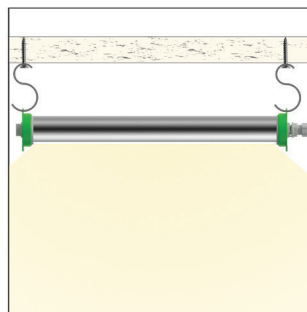

**WATER RESISTANT IP64
HORTICULTURE SOLUTION**

LT21 - HRB165^^	ALU PROFILE TOPLIGHT	1,2,3,4,6m *available lengths
LT21 - ECA - HRB165	CLEAR COVER	
LT21 - ECA1X16 - HRB165	PLASTIC FULL END CAP	
LT21 - ECA1X20 - HRB165	PLASTIC HOLDER	

LED PROFILE					
TOPLIGHT	LT21-TOPL^1	LT21-TOPL^2	LT21-TOPL^3	LT21-TOPL^4	LT21-TOPL^6
Weight [g]	850	1700	2550	3400	5100
Length [mm]	1000	2000	3000	4000	6000
Width [mm]	Ø 55				
Material	Aluminum				
Finish	Anodised