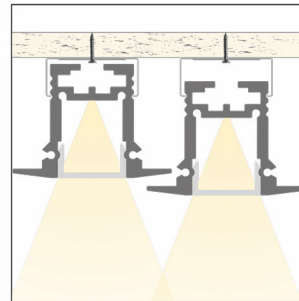

LT21 - BDT[^]*	ALU PROFILE BDT	1,2,3,4,6m *available lengths
LT21 - BD - OC[^]*	OPAL COVER	
LT21 - BD - FC[^]*	FROSTED COVER	
LT21 - ECA - BDT	1x FULL ALU END CAP + SCREWS	
LT21 - MB - S	MOUNTING BRACKET WITH SPRING	
LT21 - MB - BDCD	2x METAL MOUNTING BRACKET	
LT21 - MB - HRF	2x METAL MOUNTING BRACKET HRF	

LED PROFILE					
BDT	LT21-BDT[^]*1	LT21-BDT[^]*2	LT21-BDT[^]*3	LT21-BDT[^]*4	LT21-BDT[^]*6
Weight [g]	280	560	840	1120	1680
Length [mm]	1000	2000	3000	4000	6000
Width [mm]	35.0 / 18.4				
Height [mm]	25.0				
Material	Aluminum				
Finish	Anodised