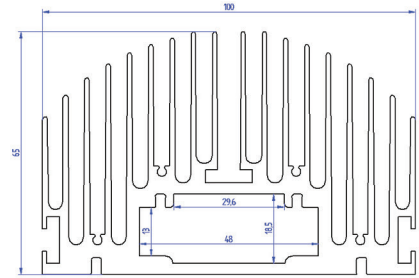

## LED PROFILE

KOMBI HCL	KOMBI HCL PROFILE	INSERT PROFILE	KOMBI REFLECTOR
Weight [g]	6251	2632	329
Length [mm]		4700	
Width [mm]	60	57,3	11,9
Height [mm]	90	13,1	224
Material		Aluminum	
Finish		Anodised	

ALU PROFIL DWB33 anod.	1,2,3,4,6 m *available lengths
------------------------	-----------------------------------

Innovative design of profile.  
Compatible with Darcoo Blacklight optic.

**HORTICULTURE SOLUTION**