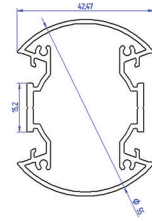

LT21 - HRB165^^	ALU PROFILE HERBA165	1,2,3,4,6m *available lengths
LT21 - ECA - HRB165	ALU END CAP FULL	
LT21 - ECA1X16 - HRB165	ALU END CAP WITH 1x M16 HOLE	
LT21 - ECA1X20 - HRB165	ALU END CAP WITH 1x M20 HOLE	
LT21 - ECA2X20 - HRB165	ALU END CAP WITH 2x M20 HOLES	

LED PROFILE					
TOPLIGHT	LT21-TOPL^1	LT21-TOPL^2	LT21-TOPL^3	LT21-TOPL^4	LT21-TOPL^6
Weight [g]	850	1700	2550	3400	5100
Length [mm]	1000	2000	3000	4000	6000
Width [mm]	Ø 55				
Material	Aluminum				
Finish	Anodised				

LT21 - DWB40^^	ALU PROFILE DWB40	1,2,3,4,6m *available lengths
LT21 - DWB40 - OC^^	OPAL COVER	
LT21 - ECP - DWB40	PLASTIC FULL END CAP	

LED PROFILE					
DWB4012	LT21-DWB40^1	LT21-DWB40^2	LT21-DWB40^3	LT21-DWB40^4	LT21-DWB40^6
Weight [g]	55	110	165	220	330
Length [mm]	1000	2000	3000	4000	6000
Width [mm]	40				
Height [mm]	12				
Material	Aluminum				
Finish	Anodised				