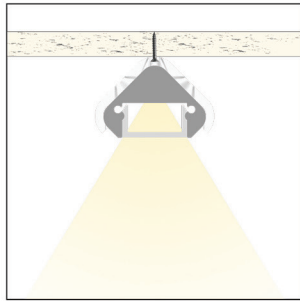

LT21 - BDV[^]*	ALU PROFILE CDV19	1,2,3,4,6m *available lengths
LT21 - BD - OC[^]*	OPAL COVER	
LT21 - BD - FC[^]*	FROSTED COVER	
LT21 - ECA - V	2x FULL ALU END CAP + SCREWS	
LT21 - PB - V	2x PLASTIC MOUNTING BRACKET + SCREWS	

LED PROFILE					
BDV	LT21-BDV[^]1	LT21-BDV[^]2	LT21-BDV[^]3	LT21-BDV[^]4	LT21-BDV[^]6
Weight [g]	400	800	1200	1600	2400
Length [mm]	1000	2000	3000	4000	6000
Width [mm]	23,71				
Height [mm]	16,66				
Material	Aluminum				
Finish	Anodised