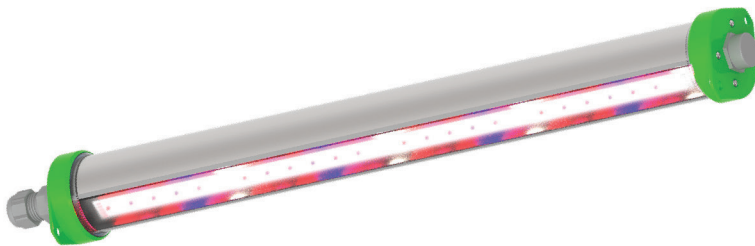

# TECHNICAL ALUMINUM LED PROFILES

COMMERCIAL AND INDUSTRIAL APPLICATION

POTTING SERVICE

SPACE FOR POWER SUPPLY INSIDE

HORTICULTURE LIGHTING

WATER RESISTANT IP64

**COMPATIBLE WITH LEDIL FLORENCE OPTIC**

LT21 - SFERA^4.7	ALU PROFILE SFERA	4.7 m
LT21 - SFERAH^4.7	HOLDER PROFILE	
LT21 - ECA - SF	ALU FULL END CAP + SCREWS	
LT21 - SC	STEEL CLIP FOR FIXING MODULES	