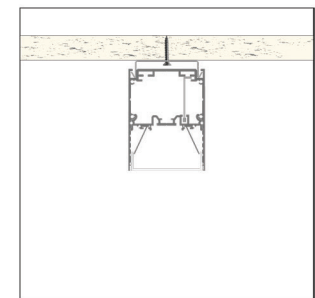

LT21 - KOMBI^5	ALU PROFILE KOMBI	4.7m
LT21 - KOMBIINS^5	INSERT PROFILE	
LT21 - KOMBIREF^5	REFLECTOR PROFILE WHITE	
LT21 - KOMBI - OC^5	OPAL COVER	
LT21 - KOMBI - CC^5	CLEAR COVER	
LT21 - ECA - KOM	ALU END CAP + SCREWS	
LT21 - ECA - KOM - NS	ALU END CAP WITHOUT SCREWS	
LT21 - MB - KOM	MOUNTING FOR SUSPENDED LINK	
CT15LI2 / 1,2UCSTNY	SUSPEDED LINK "Y" WITH LINK 2m	
LT21 - SC	STEEL CLIP FOR FIXING MODULES