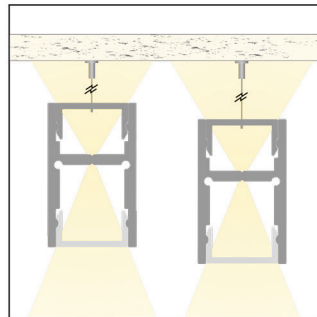

LT21 - BDH^{**}	ALU PROFILE BDH	1,2,3,4,6m *available lengths
LT21 - BD - OC^{**}	OPAL COVER	
LT21 - BD - FC^{**}	FROSTED COVER	
LT21 - ECA - H	2x FULL ALU END CAP + SCREWS	
LT21 - MB - H	2x 5cm ALU MOUNTING PROFILE	

LED PROFILE					
BDH	LT21-BDH[^]1	LT21-BDH[^]2	LT21-BDH[^]3	LT21-BDH[^]4	LT21-BDH[^]6
Weight [g]	412	824	1236	1648	2472
Length [mm]	1000	2000	3000	4000	6000
Width [mm]	18,4				
Height [mm]	30,0				
Material	Aluminum				
Finish	Anodised