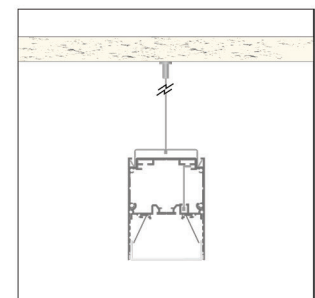

LT21 - KOMBI^5	ALU PROFILE KOMBI	4.7m
LT21 - KOMBIINS^5	INSERT PROFILE	
LT21 - KOMBIREF^5	REFLECTOR PROFILE WHITE	
LT21 - KOMBI - OC^5	OPAL COVER	
LT21 - KOMBI - CC^5	CLEAR COVER	
LT21 - ECA - KOM	ALU END CAP + SCREWS	
LT21 - ECA - KOM - NS	ALU END CAP WITHOUT SCREWS	
LT21 - MB - KOM	MOUNTING FOR SUSPENDED LINK	
CT15LI2 / 1,2UCSTNY	SUSPEDED LINK "Y" WITH LINK 2m	
LT21 - SC	STEEL CLIP FOR FIXING MODULES