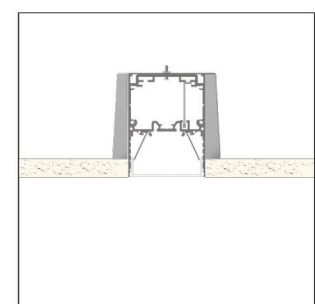

LT21 - KOMBI^5	ALU PROFILE KOMBI	4.7m
LT21 - KOMBIINS^5	INSERT PROFILE	
LT21 - KOMBIREF^5	REFLECTOR PROFILE WHITE	
LT21 - KOMBI - OC^5	OPAL COVER	
LT21 - KOMBI - CC^5	CLEAR COVER	
LT21 - ECA - KOM	ALU END CAP + SCREWS	
LT21 - ECA - KOM - NS	ALU END CAP WITHOUT SCREWS	
LT21 - MB - KOM	MOUNTING FOR SUSPENDED LINK	
CT15LI2 / 1,2UCSTNY	SUSPEDED LINK "Y" WITH LINK 2m	
LT21 - SC	STEEL CLIP FOR FIXING MODULES