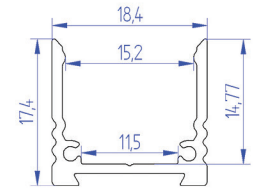

LT21 - CD18[^]*	ALU PROFILE CD18	1,2,3,4,6m *available lengths
LT21 - CD - OC[^]*	OPAL COVER	
LT21 - CD - FC[^]*	FROSTED COVER	
LT21 - CD - CC[^]*	CLEAR COVER	
LT21 - ECP - 18	2x FULL PLASTIC END CAP + SCREWS	
LT21 - PB - CD	2x PLASTIC MOUNTING BRACKET + SCREWS	
LT21 - MB - BDCD	2x METAL MOUNTING BRACKET	
LT21 - MB - HRF	2x MOUNTING BRACKET HRF	

LED PROFILE					
CD18	LT21-CD18[^]1	LT21-CD18[^]2	LT21-CD18[^]3	LT21-CD18[^]4	LT21-CD18[^]6
Weight [g]	187	374	561	748	1122
Length [mm]	1000	2000	3000	4000	6000
Width [mm]	18,4				
Height [mm]	17,4				
Material	Aluminum				
Finish	Anodised