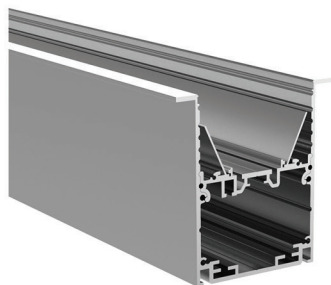

LT21 - KOMBIT^5	ALU PROFILE KOMBI-T	4.7m
LT21 - KOMBIINS^5	INSERT PROFILE	
LT21 - KOMBIREF^5	REFLECTOR PROFILE WHITE	
LT21 - KOMBI - OC^5	OPAL COVER	
LT21 - KOMBI - CC^5	CLEAR COVER	
LT21 - ECA - KOMT	ALU END CAP + SCREWS	
LT21 - MB - KOMT	MOUNTING BRACKET FOR KOMBI T	
LT21 - MBS - KOMT	SUPPORT TO MOUNTING BRACKET ROTATE TO RECESSE	
LT21 - MB - KOM	MOUNTING FOR SUSPEDED LINK	
CT15LI2 / 1,2UCSTNY	SUSPEDED LINK "Y" WITH LINK 2m	
LT21 - SC	STEEL CLIP FOR FIXING MODULES