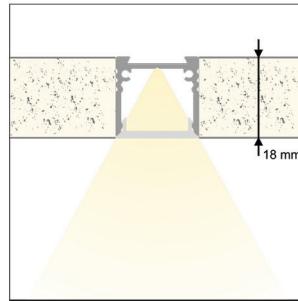

LT21 - CD18[^]*	ALU PROFILE CD18	1,2,3,4,6m *available lengths
LT21 - CD - OC[^]*	OPAL COVER	
LT21 - CD - FC[^]*	FROSTED COVER	
LT21 - CD - CC[^]*	CLEAR COVER	
LT21 - ECP - 18	2x FULL PLASTIC END CAP + SCREWS	
LT21 - PB - CD	2x PLASTIC MOUNTING BRACKET + SCREWS	
LT21 - MB - BDCD	2x METAL MOUNTING BRACKET	
LT21 - MB - HRF	2x MOUNTING BRACKET HRF	

LED PROFILE					
CD18	LT21-CD18[^]1	LT21-CD18[^]2	LT21-CD18[^]3	LT21-CD18[^]4	LT21-CD18[^]6
Weight [g]	187	374	561	748	1122
Length [mm]	1000	2000	3000	4000	6000
Width [mm]	18,4				
Height [mm]	17,4				
Material	Aluminum				
Finish	Anodised