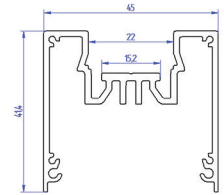

LED PROFILE					
CD3030	LT21-CD3030^1	LT21-CD3030^2	LT21-CD3030^3	LT21-CD3030^4	LT21-CD3030^6
Weight [g]	514	1028	1542	2056	3084
Length [mm]	1000	2000	3000	4000	6000
Width [mm]	30,0				
Height [mm]	29,4				
Material	Aluminum				
Finish	Anodised				

LED PROFILE					
CDT3030	LT21-CDT3030*1	LT21-CDT3030*2	LT21-CDT3030*3	LT21-CDT3030*4	LT21-CDT3030*6
Weight [g]	559	1118	1677	2236	3354
Length [mm]	1000	2000	3000	4000	6000
Width [mm]	46,0 / 30,0				
Height [mm]	30				
Material	Aluminum				
Finish	Anodised				

# TECHNICAL ALUMINUM LED PROFILES

COMMERCIAL AND INDUSTRIAL APPLICATION

POTTING SERVICE

SPACE FOR POWER SUPPLY INSIDE

HORTICULTURE LIGHTING

WATER RESISTANT IP64

**COMPATIBLE WITH LEDIL FLORENCE OPTIC**

LT21 - SFERA^4.7	ALU PROFILE SFERA	4.7 m
LT21 - SFERAH^4.7	HOLDER PROFILE	
LT21 - ECA - SF	ALU FULL END CAP + SCREWS	
LT21 - SC	STEEL CLIP FOR FIXING MODULES	

LED PROFILE		
SFERA	SFERA PROFILE	SFERA HOLDER
Weight [g]	3901	2068
Length [mm]		4700
Width [mm]		45
Height [mm]	41,4	15,5
Material		Aluminum
Finish		Anodised

**COMPATIBLE WITH LEDIL  
LINNEA OPTIC**

LT21 - SFERAT^4.7	ALU PROFILE SFERA	4.7 m
LT21 - SFERAH^4.7	HOLDER PROFILE	
LT21 - ECA - SFT	ALU FULL END CAP + SCREWS	
LT21 - SC	STEEL CLIP FOR FIXING MODULES	