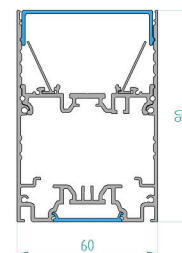

LT21 - KOMBIHCL^5	ALU PROFILE KOMBI-HCL	4.7m
LT21 - KOMBIINS^5	INSERT PROFILE	
LT21 - KOMBIREF^5	REFLECTOR PROFILE WHITE	
LT21 - KOMBI - OC^5	OPAL COVER	
LT21 - KOMBI - CC^5	CLEAR COVER	
LT21 - KOMBI - CCN^5	CLEAR NARROW COVER	
LT21 - ECA - KOMH	ALU END CAP + SCREWS	
LT21 - ECA - KOMH - NS	ALU END CAP WITHOUT SCREWS	
LT21 - MB - KOM	MOUNTING FOR SUSPENDED LINK	
CT15LI2 / 1,2UCSTNY	SUSPEDED LINK «Y» WITH LINK 2m	
LT21 - SC	STEEL CLIP FOR FIXING MODULES