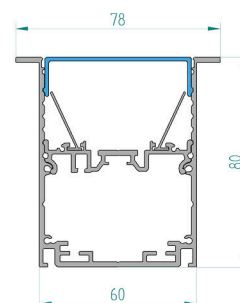

LT21 - KOMBIT^5	ALU PROFILE KOMBI-T	4.7m
LT21 - KOMBIINS^5	INSERT PROFILE	
LT21 - KOMBIREF^5	REFLECTOR PROFILE WHITE	
LT21 - KOMBI - OC^5	OPAL COVER	
LT21 - KOMBI - CC^5	CLEAR COVER	
LT21 - ECA - KOMT	ALU END CAP + SCREWS	
LT21 - MB - KOMT	MOUNTING BRACKET FOR KOMBI T	
LT21 - MBS - KOMT	SUPPORT TO MOUNTING BRACKET ROTATE TO RECESSE	
LT21 - MB - KOM	MOUNTING FOR SUSPEDED LINK	
CT15LI2 / 1,2UCSTNY	SUSPEDED LINK "Y" WITH LINK 2m	
LT21 - SC	STEEL CLIP FOR FIXING MODULES