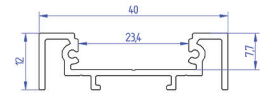

LT21 - DWB40^^	ALU PROFILE DWB40	1,2,3,4,6m *available lengths
LT21 - DWB40 - OC^^	OPAL COVER	
LT21 - ECP - DWB40	PLASTIC FULL END CAP	

LED PROFILE					
DWB4012	LT21-DWB40^1	LT21-DWB40^2	LT21-DWB40^3	LT21-DWB40^4	LT21-DWB40^6
Weight [g]	55	110	165	220	330
Length [mm]	1000	2000	3000	4000	6000
Width [mm]	40				
Height [mm]	12				
Material	Aluminum				
Finish	Anodised