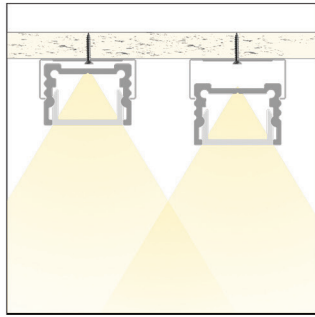

CD13 - 18X13 MM

LT21 - CD13^{**}	ALU PROFILE CD13	1,2,3,4,6m *available lengths
LT21 - BD - OC^{**}	OPAL COVER	
LT21 - BD - FC^{**}	FROSTED COVER	
LT21 - ECP - 13	2x FULL PLASTIC END CAP + SCREWS	
LT21 - ECA - 13	2x FULL ALU END CAP + SCREWS	
LT21 - MB - BDCD	2x METAL MOUNTING BRACKET	
LT21 - MB - HRF	2x METAL MOUNTING BRACKET HRF	

LED PROFILE					
CD13	LT21-CD13^{*1}	LT21-CD13^{*2}	LT21-CD13^{*3}	LT21-CD13^{*4}	LT21-CD13^{*6}
Weight [g]	164	328	492	656	948
Length [mm]	1000	2000	3000	4000	6000
Width [mm]	18,4				
Height [mm]	13,0				
Material	Aluminium				
Finish	Anodised