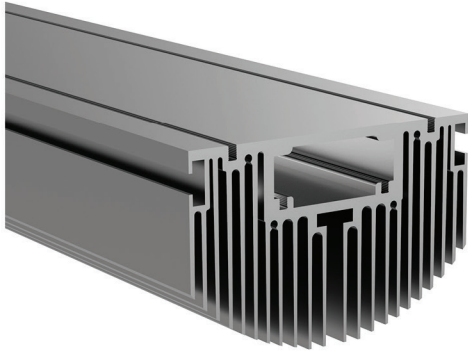

HORTICULTURE SOLUTION

LT21 - HRB165^^	ALU PROFILE HERBA165	1,2,3,4,6m *available lengths
LT21 - ECA - HRB165	ALU END CAP FULL	
LT21 - ECA1X16 - HRB165	ALU END CAP WITH 1x M16 HOLE	
LT21 - ECA1X20 - HRB165	ALU END CAP WITH 1x M20 HOLE	
LT21 - ECA2X20 - HRB165	ALU END CAP WITH 2x M20 HOLES	

LED PROFILE					
TOPLIGHT	LT21-TOPL^1	LT21-TOPL^2	LT21-TOPL^3	LT21-TOPL^4	LT21-TOPL^6
Weight [g]	850	1700	2550	3400	5100
Length [mm]	1000	2000	3000	4000	6000
Width [mm]	Ø 55				
Material	Aluminum				
Finish	Anodised