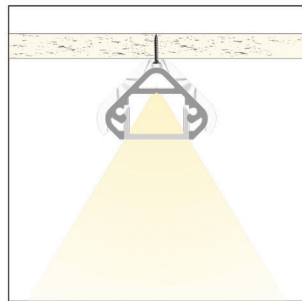

LT21 - CDV19^*	ALU PROFILE CDV19	1,2,3,4,6m *available lengths
LT21 - BD - OC^*	OPAL COVER	
LT21 - BD - FC^*	FROSTED COVER	
LT21 - ECA - V	2x FULL ALU END CAP + SCREWS	
LT21 - PB - V	2x PLASTIC MOUNTING BRACKET + SCREWS	

LED PROFILE					
CDV19	LT21-CDV19^1	LT21-CDV19^2	LT21-CDV19^3	LT21-CDV19^4	LT21-CDV19^6
Weight [g]	239	478	717	956	1434
Length [mm]	1000	2000	3000	4000	6000
Width [mm]	23,71				
Height [mm]	16,66				
Material	Aluminum				
Finish	Anodised