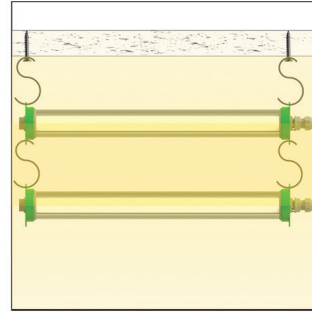

LT21 - INT**	ALU PROFILE INTERLIGHT	1,2,3,4,6m *available lengths
LT21 - TOPL - CC**	CLEAR COVER	
LT21 - ECP - INTOP	PLASTIC FULL END CAP	
LT21 - PB - INTOP	PLASTIC HOLDER	

LED PROFILE					
INTERLIGHT	LT21-INT*1	LT21-INT*2	LT21-INT*3	LT21-INT*4	LT21-INT*6
Weight [g]	850	1700	2550	3400	5100
Length [mm]	1000	2000	3000	4000	6000
Width [mm]	Ø 55				
Material	Aluminum				
Finish	Anodised