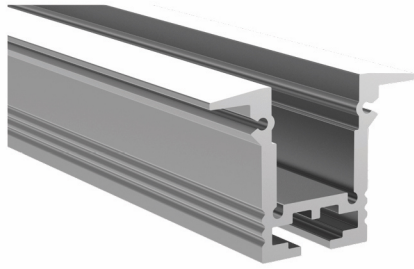

LT21 - BDT[^]*	ALU PROFILE BDT	1,2,3,4,6m *available lengths
LT21 - BD - OC[^]*	OPAL COVER	
LT21 - BD - FC[^]*	FROSTED COVER	
LT21 - ECA - BDT	1x FULL ALU END CAP + SCREWS	
LT21 - MB - S	MOUNTING BRACKET WITH SPRING	
LT21 - MB - BDCD	2x METAL MOUNTING BRACKET	
LT21 - MB - HRF	2x METAL MOUNTING BRACKET HRF	

LED PROFILE					
BDT	LT21-BDT[^]*1	LT21-BDT[^]*2	LT21-BDT[^]*3	LT21-BDT[^]*4	LT21-BDT[^]*6
Weight [g]	280	560	840	1120	1680
Length [mm]	1000	2000	3000	4000	6000
Width [mm]	35.0 / 18.4				
Height [mm]	25.0				
Material	Aluminum				
Finish	Anodised