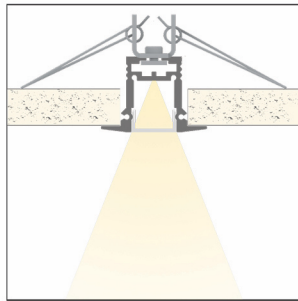

LT21 - BDT[^]*	ALU PROFILE BDT	1,2,3,4,6m *available lengths
LT21 - BD - OC[^]*	OPAL COVER	
LT21 - BD - FC[^]*	FROSTED COVER	
LT21 - ECA - BDT	1x FULL ALU END CAP + SCREWS	
LT21 - MB - S	MOUNTING BRACKET WITH SPRING	
LT21 - MB - BDCD	2x METAL MOUNTING BRACKET	
LT21 - MB - HRF	2x METAL MOUNTING BRACKET HRF	

LED PROFILE					
BDT	LT21-BDT[^]*1	LT21-BDT[^]*2	LT21-BDT[^]*3	LT21-BDT[^]*4	LT21-BDT[^]*6
Weight [g]	280	560	840	1120	1680
Length [mm]	1000	2000	3000	4000	6000
Width [mm]	35.0 / 18.4				
Height [mm]	25.0				
Material	Aluminum				
Finish	Anodised