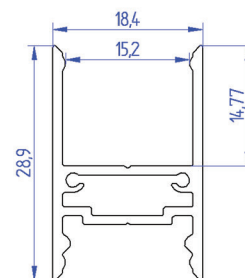

CDH30 - 18X30 MM ECO EDGE

NEW

LT21 - CDH30^^	LALU PROFILE CDH	1,2,3,4,6m *available lengths
LT21 - CD - OC^^	OPAL COVER	
LT21 - CD - FC^^	FROSTED COVER	
LT21 - CD - CC^^	CLEAR COVER	
LT21 - ECA - H	2x FULL ALU END CAP + SCREWS	
LT21 - MB - H	2x 5cm ALU MOUNTING PROFILE	

LED PROFILE					
CDH30	LT21-CDH30*1	LT21-CDH30*2	LT21-CDH30*3	LT21-CDH30*4	LT21-CDH30*6
Weight [g]	311	622	933	1244	1856
Length [mm]	1000	2000	3000	4000	6000
Width [mm]			18,4		
Height [mm]			28,9		
Material			Aluminum		
Finish			Anodised