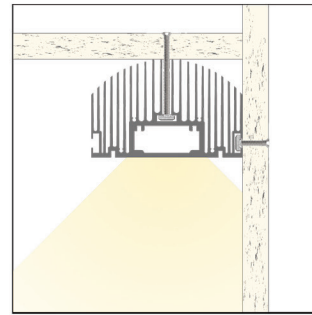

HORTICULTURE SOLUTION

LT21 - HRB165^^	ALU PROFILE HERBA165	1,2,3,4,6m *available lengths
LT21 - ECA - HRB165	ALU END CAP FULL	
LT21 - ECA1X16 - HRB165	ALU END CAP WITH 1x M16 HOLE	
LT21 - ECA1X20 - HRB165	ALU END CAP WITH 1x M20 HOLE	
LT21 - ECA2X20 - HRB165	ALU END CAP WITH 2x M20 HOLES	

LED PROFILE					
TOPLIGHT	LT21-TOPL^1	LT21-TOPL^2	LT21-TOPL^3	LT21-TOPL^4	LT21-TOPL^6
Weight [g]	850	1700	2550	3400	5100
Length [mm]	1000	2000	3000	4000	6000
Width [mm]	Ø 55				
Material	Aluminum				
Finish	Anodised