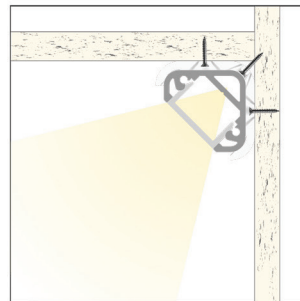

LT21 - CDV19^*	ALU PROFILE CDV19	1,2,3,4,6m *available lengths
LT21 - BD - OC^*	OPAL COVER	
LT21 - BD - FC^*	FROSTED COVER	
LT21 - ECA - V	2x FULL ALU END CAP + SCREWS	
LT21 - PB - V	2x PLASTIC MOUNTING BRACKET + SCREWS	

LED PROFILE					
CDV19	LT21-CDV19^1	LT21-CDV19^2	LT21-CDV19^3	LT21-CDV19^4	LT21-CDV19^6
Weight [g]	239	478	717	956	1434
Length [mm]	1000	2000	3000	4000	6000
Width [mm]	23,71				
Height [mm]	16,66				
Material	Aluminum				
Finish	Anodised