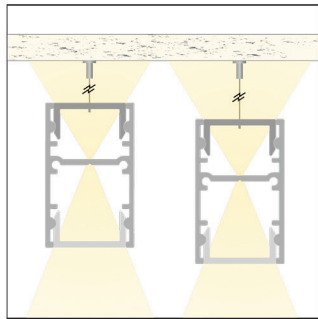

LT21 - CDH[^]*	ALU PROFILE CDH	1,2,3,4,6m *available lengths
LT21 - BD - OC[^]*	OPAL COVER	
LT21 - BD - FC[^]*	FROSTED COVER	
LT21 - ECA - H	2x FULL ALU END CAP + SCREWS	
LT21 - MB - H	2x 5cm ALU MOUNTING PROFILE	

LED PROFILE					
CDH	LT21-CDH[^]1	LT21-CDH[^]2	LT21-CDH[^]3	LT21-CDH[^]4	LT21-CDH[^]6
Weight [g]	276	552	828	1104	1656
Length [mm]	1000	2000	3000	4000	6000
Width [mm]				18,4	
Height [mm]				30,0	
Material				Aluminum	
Finish				Anodised