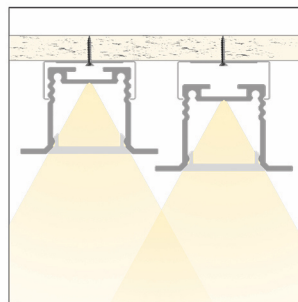

CDT18 - 19X30 MM

LT21 - CDT18^{^*}	ALU PROFILE CDT18	1,2,3,4,6m *available lengths
LT21 - CD - OC^{^*}	OPAL COVER	
LT21 - CD - FC^{^*}	FROSTED COVER	
LT21 - CD - CC^{^*}	CLEAR COVER	
LT21 - ECA - 18T	1x FULL ALU END CAP + SCREWS	
LT21 - MB - S	MOUNTING BRACKET WITH SPRING	
LT21 - MB - BDCD	2x METAL MOUNTING BRACKET	
LT21 - MB - HRF	2x METAL MOUNTING BRACKET HRF	

LED PROFILE					
CDT18	LT21-CDT18^{^1}	LT21-CDT18^{^2}	LT21-CDT18^{^3}	LT21-CDT18^{^4}	LT21-CDT18^{^6}
Weight [g]	148	296	444	592	888
Length [mm]	1000	2000	3000	4000	6000
Width [mm]	30.4 / 18.4				
Height [mm]	19.2				
Material	Aluminum				
Finish	Anodised