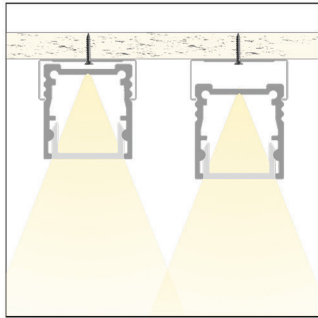

LT21 - CD20^^	ALU PROFILE CD20	1,2,3,4,6m *available lengths
LT21 - BD - OC^^	OPAL COVER	
LT21 - BD - FC^^	FROSTED COVER	
LT21 - ECP - 20	2x FULL PLASTIC END CAP + SCREWS	
LT21 - ECA - 20	2x FULL ALU END CAP + SCREWS	
LT21 - MB - BDCD	2x METAL MOUNTING BRACKET	
LT21 - MB - HRF	2x METAL MOUNTING BRACKET HRF	

LED PROFILE					
CD20	LT21-CD20^1	LT21-CD20^2	LT21-CD20^3	LT21-CD20^4	LT21-CD20^6
Weight [g]	216	432	648	864	1296
Length [mm]	1000	2000	3000	4000	6000
Width [mm]	18,4				
Height [mm]	19,7				
Material	Aluminum				
Finish	Anodised