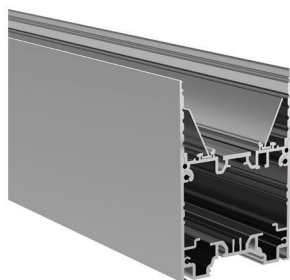

LT21 - KOMBIHCL^5	ALU PROFILE KOMBI-HCL	4.7m
LT21 - KOMBIINS^5	INSERT PROFILE	
LT21 - KOMBIREF^5	REFLECTOR PROFILE WHITE	
LT21 - KOMBI - OC^5	OPAL COVER	
LT21 - KOMBI - CC^5	CLEAR COVER	
LT21 - KOMBI - CCN^5	CLEAR NARROW COVER	
LT21 - ECA - KOMH	ALU END CAP + SCREWS	
LT21 - ECA - KOMH - NS	ALU END CAP WITHOUT SCREWS	
LT21 - MB - KOM	MOUNTING FOR SUSPENDED LINK	
CT15LI2 / 1,2UCSTNY	SUSPEDED LINK «Y» WITH LINK 2m	
LT21 - SC	STEEL CLIP FOR FIXING MODULES