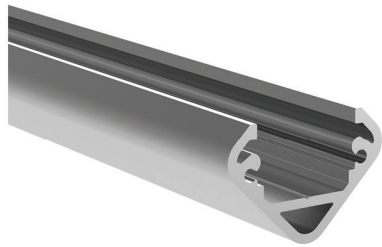

LT21 - CDV19^*	ALU PROFILE CDV19	1,2,3,4,6m *available lengths
LT21 - BD - OC^*	OPAL COVER	
LT21 - BD - FC^*	FROSTED COVER	
LT21 - ECA - V	2x FULL ALU END CAP + SCREWS	
LT21 - PB - V	2x PLASTIC MOUNTING BRACKET + SCREWS	

LED PROFILE					
CDV19	LT21-CDV19^1	LT21-CDV19^2	LT21-CDV19^3	LT21-CDV19^4	LT21-CDV19^6
Weight [g]	239	478	717	956	1434
Length [mm]	1000	2000	3000	4000	6000
Width [mm]	23,71				
Height [mm]	16,66				
Material	Aluminum				
Finish	Anodised