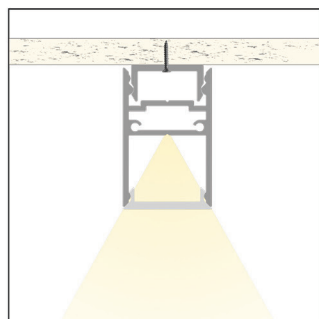

CDH30 - 18X30 MM ECO EDGE

NEW

LT21 - CDH30^^	LALU PROFILE CDH	1,2,3,4,6m *available lengths
LT21 - CD - OC^^	OPAL COVER	
LT21 - CD - FC^^	FROSTED COVER	
LT21 - CD - CC^^	CLEAR COVER	
LT21 - ECA - H	2x FULL ALU END CAP + SCREWS	
LT21 - MB - H	2x 5cm ALU MOUNTING PROFILE	

LED PROFILE					
CDH30	LT21-CDH30*1	LT21-CDH30*2	LT21-CDH30*3	LT21-CDH30*4	LT21-CDH30*6
Weight [g]	311	622	933	1244	1856
Length [mm]	1000	2000	3000	4000	6000
Width [mm]			18,4		
Height [mm]			28,9		
Material			Aluminum		
Finish			Anodised