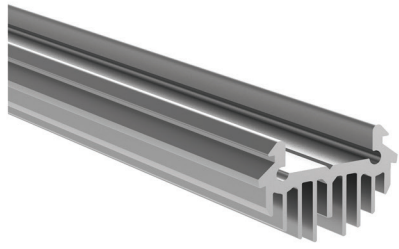

HORTICULTURE SOLUTION

LT21 - HRB21[^]*	ALU PROFILE HERBA21	1,2,3,4,6m *available lengths
LT21 - HRB21 - OC[^]*	OPAL COVER	
LT21 - HRB21 - CC[^]*	CLEAR COVER	
LT21 - ECP - HRB21	2x FULL PLASTIC END CAP	
LT21 - MB - HRB21	2x METAL MOUNTING BRACKET	

LED PROFILE					
HERBA21	LT21-HRB21[^]*1	LT21-HRB21[^]*2	LT21-HRB21[^]*3	LT21-HRB21[^]*4	LT21-HRB21[^]*6
Weight [g]	223	446	669	892	1338
Length [mm]	1000	2000	3000	4000	6000
Width [mm]	20,7				
Height [mm]	13,5				
Material	Aluminum				
Finish	Anodised