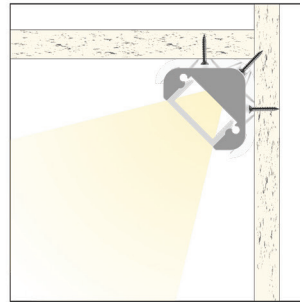

LT21 - BDV[^]*	ALU PROFILE CDV19	1,2,3,4,6m *available lengths
LT21 - BD - OC[^]*	OPAL COVER	
LT21 - BD - FC[^]*	FROSTED COVER	
LT21 - ECA - V	2x FULL ALU END CAP + SCREWS	
LT21 - PB - V	2x PLASTIC MOUNTING BRACKET + SCREWS	

LED PROFILE					
BDV	LT21-BDV[^]1	LT21-BDV[^]2	LT21-BDV[^]3	LT21-BDV[^]4	LT21-BDV[^]6
Weight [g]	400	800	1200	1600	2400
Length [mm]	1000	2000	3000	4000	6000
Width [mm]	23,71				
Height [mm]	16,66				
Material	Aluminum				
Finish	Anodised