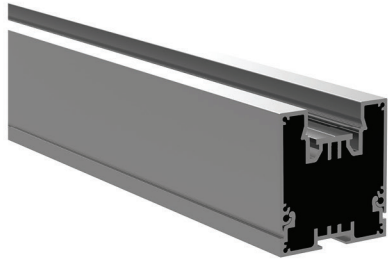

# TECHNICAL ALUMINUM LED PROFILES

COMMERCIAL AND INDUSTRIAL APPLICATION

POTTING SERVICE

SPACE FOR POWER SUPPLY INSIDE

HORTICULTURE LIGHTING

WATER RESISTANT IP64

**COMPATIBLE WITH LEDIL FLORENCE OPTIC**

LT21 - SFERA^4.7	ALU PROFILE SFERA	4.7 m
LT21 - SFERAH^4.7	HOLDER PROFILE	
LT21 - ECA - SF	ALU FULL END CAP + SCREWS	
LT21 - SC	STEEL CLIP FOR FIXING MODULES	