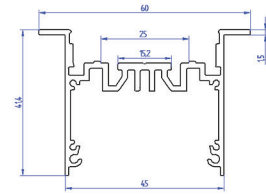

LED PROFILE					
CDT3030	LT21-CDT3030*1	LT21-CDT3030*2	LT21-CDT3030*3	LT21-CDT3030*4	LT21-CDT3030*6
Weight [g]	559	1118	1677	2236	3354
Length [mm]	1000	2000	3000	4000	6000
Width [mm]	46,0 / 30,0				
Height [mm]	30				
Material	Aluminum				
Finish	Anodised				

# TECHNICAL ALUMINUM LED PROFILES

COMMERCIAL AND INDUSTRIAL APPLICATION

POTTING SERVICE

SPACE FOR POWER SUPPLY INSIDE

HORTICULTURE LIGHTING

WATER RESISTANT IP64

**COMPATIBLE WITH LEDIL FLORENCE OPTIC**

LT21 - SFERA^4.7	ALU PROFILE SFERA	4.7 m
LT21 - SFERAH^4.7	HOLDER PROFILE	
LT21 - ECA - SF	ALU FULL END CAP + SCREWS	
LT21 - SC	STEEL CLIP FOR FIXING MODULES	

LED PROFILE		
SFERA	SFERA PROFILE	SFERA HOLDER
Weight [g]	3901	2068
Length [mm]		4700
Width [mm]		45
Height [mm]	41,4	15,5
Material		Aluminum
Finish		Anodised

**COMPATIBLE WITH LEDIL  
LINNEA OPTIC**

LT21 - SFERAT^4.7	ALU PROFILE SFERA	4.7 m
LT21 - SFERAH^4.7	HOLDER PROFILE	
LT21 - ECA - SFT	ALU FULL END CAP + SCREWS	
LT21 - SC	STEEL CLIP FOR FIXING MODULES	