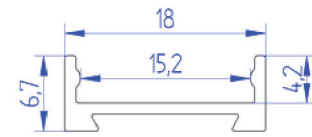

4 CD07 - 18X7 MM

LT21 - CD07^*	ALU PROFILE CD07 anod.	1,2,3,4,6m *available lengths
LT21 - CD07 - OC^*	OPAL COVER	
LT21 - ECP - 7	2x FULL PLASTIC END CAP	
LT21 - PB - CD	2x PLASTIC MOUNTING BRACKET + SCREWS	

LED PROFILE					
CD07	LT21-CD07^1	LT21-CD07^2	LT21-CD07^3	LT21-CD07^4	LT21-CD07^6
Weight [g]	95	190	285	380	570
Length [mm]	1000	2000	3000	4000	6000
Width [mm]	18,0				
Height [mm]	6,7				
Material	Aluminum				
Finish	Anodised