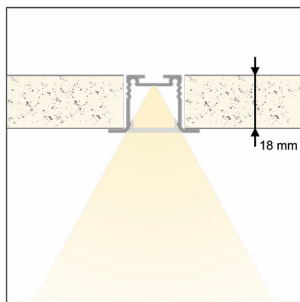

CDT18 - 19X30 MM

LT21 - CDT18^{^*}	ALU PROFILE CDT18	1,2,3,4,6m *available lengths
LT21 - CD - OC^{^*}	OPAL COVER	
LT21 - CD - FC^{^*}	FROSTED COVER	
LT21 - CD - CC^{^*}	CLEAR COVER	
LT21 - ECA - 18T	1x FULL ALU END CAP + SCREWS	
LT21 - MB - S	MOUNTING BRACKET WITH SPRING	
LT21 - MB - BDCD	2x METAL MOUNTING BRACKET	
LT21 - MB - HRF	2x METAL MOUNTING BRACKET HRF	

LED PROFILE					
CDT18	LT21-CDT18^{^1}	LT21-CDT18^{^2}	LT21-CDT18^{^3}	LT21-CDT18^{^4}	LT21-CDT18^{^6}
Weight [g]	148	296	444	592	888
Length [mm]	1000	2000	3000	4000	6000
Width [mm]	30.4 / 18.4				
Height [mm]	19.2				
Material	Aluminum				
Finish	Anodised