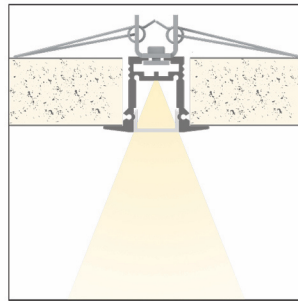

LT21 - BDT[^]*	ALU PROFILE BDT	1,2,3,4,6m *available lengths
LT21 - BD - OC[^]*	OPAL COVER	
LT21 - BD - FC[^]*	FROSTED COVER	
LT21 - ECA - BDT	1x FULL ALU END CAP + SCREWS	
LT21 - MB - S	MOUNTING BRACKET WITH SPRING	
LT21 - MB - BDCD	2x METAL MOUNTING BRACKET	
LT21 - MB - HRF	2x METAL MOUNTING BRACKET HRF	

LED PROFILE					
BDT	LT21-BDT[^]*1	LT21-BDT[^]*2	LT21-BDT[^]*3	LT21-BDT[^]*4	LT21-BDT[^]*6
Weight [g]	280	560	840	1120	1680
Length [mm]	1000	2000	3000	4000	6000
Width [mm]	35.0 / 18.4				
Height [mm]	25.0				
Material	Aluminum				
Finish	Anodised