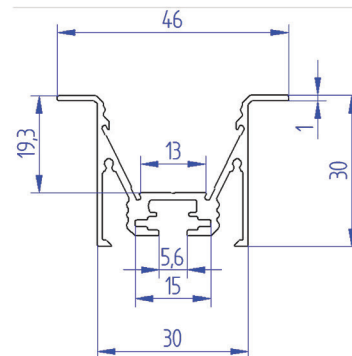

LED PROFILE					
BDV	LT21-BDV <sup>^</sup> 1	LT21-BDV <sup>^</sup> 2	LT21-BDV <sup>^</sup> 3	LT21-BDV <sup>^</sup> 4	LT21-BDV <sup>^</sup> 6
Weight [g]	400	800	1200	1600	2400
Length [mm]	1000	2000	3000	4000	6000
Width [mm]	23,71				
Height [mm]	16,66				
Material	Aluminum				
Finish	Anodised				

# CD3030 - 30X30 MM ECO EDGE

**NEW**

LT21 - CD3030^^	ALU PROFILE CD3030	1,2,3,4,6m *available lengths
LT21 - CD30 - OC^^	OPAL COVER	
LT21 - ECP - 30	2x FULL PLASTIC END CAP + SCREWS	
LT21 - ECA - 30	2x FULL ALU END CAP + SCREWS	
LT21 - MB - HRF	2x METAL MOUNTING BRACKET HRF	

LED PROFILE					
CD3030	LT21-CD3030^1	LT21-CD3030^2	LT21-CD3030^3	LT21-CD3030^4	LT21-CD3030^6
Weight [g]	514	1028	1542	2056	3084
Length [mm]	1000	2000	3000	4000	6000
Width [mm]	30,0				
Height [mm]	29,4				
Material	Aluminum				
Finish	Anodised				