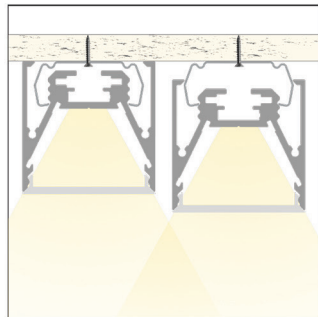

LT21 - CD3030^^	ALU PROFILE CD3030	1,2,3,4,6m *available lengths
LT21 - CD30 - OC^^	OPAL COVER	
LT21 - ECP - 30	2x FULL PLASTIC END CAP + SCREWS	
LT21 - ECA - 30	2x FULL ALU END CAP + SCREWS	
LT21 - MB - HRF	2x METAL MOUNTING BRACKET HRF	

LED PROFILE					
CD3030	LT21-CD3030^1	LT21-CD3030^2	LT21-CD3030^3	LT21-CD3030^4	LT21-CD3030^6
Weight [g]	514	1028	1542	2056	3084
Length [mm]	1000	2000	3000	4000	6000
Width [mm]	30,0				
Height [mm]	29,4				
Material	Aluminum				
Finish	Anodised