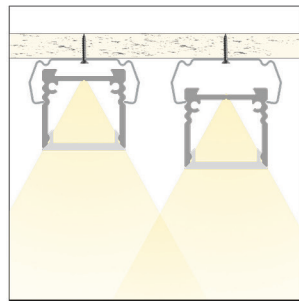

LT21 - CD18[^]*	ALU PROFILE CD18	1,2,3,4,6m *available lengths
LT21 - CD - OC[^]*	OPAL COVER	
LT21 - CD - FC[^]*	FROSTED COVER	
LT21 - CD - CC[^]*	CLEAR COVER	
LT21 - ECP - 18	2x FULL PLASTIC END CAP + SCREWS	
LT21 - PB - CD	2x PLASTIC MOUNTING BRACKET + SCREWS	
LT21 - MB - BDCD	2x METAL MOUNTING BRACKET	
LT21 - MB - HRF	2x MOUNTING BRACKET HRF	

LED PROFILE					
CD18	LT21-CD18[^]1	LT21-CD18[^]2	LT21-CD18[^]3	LT21-CD18[^]4	LT21-CD18[^]6
Weight [g]	187	374	561	748	1122
Length [mm]	1000	2000	3000	4000	6000
Width [mm]	18,4				
Height [mm]	17,4				
Material	Aluminum				
Finish	Anodised