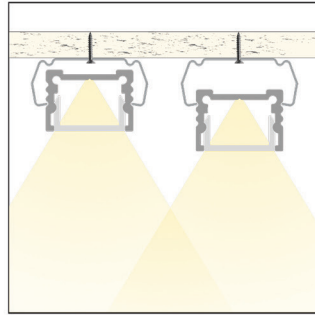

CD13 - 18X13 MM

LT21 - CD13^{**}	ALU PROFILE CD13	1,2,3,4,6m *available lengths
LT21 - BD - OC^{**}	OPAL COVER	
LT21 - BD - FC^{**}	FROSTED COVER	
LT21 - ECP - 13	2x FULL PLASTIC END CAP + SCREWS	
LT21 - ECA - 13	2x FULL ALU END CAP + SCREWS	
LT21 - MB - BDCD	2x METAL MOUNTING BRACKET	
LT21 - MB - HRF	2x METAL MOUNTING BRACKET HRF	

LED PROFILE					
CD13	LT21-CD13^{*1}	LT21-CD13^{*2}	LT21-CD13^{*3}	LT21-CD13^{*4}	LT21-CD13^{*6}
Weight [g]	164	328	492	656	948
Length [mm]	1000	2000	3000	4000	6000
Width [mm]	18,4				
Height [mm]	13,0				
Material	Aluminium				
Finish	Anodised