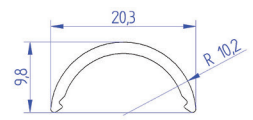

HORTICULTURE SOLUTION

LT21 - HRB21[^]*	ALU PROFILE HERBA21	1,2,3,4,6m *available lengths
LT21 - HRB21 - OC[^]*	OPAL COVER	
LT21 - HRB21 - CC[^]*	CLEAR COVER	
LT21 - ECP - HRB21	2x FULL PLASTIC END CAP	
LT21 - MB - HRB21	2x METAL MOUNTING BRACKET	

LED PROFILE					
HERBA21	LT21-HRB21[^]*1	LT21-HRB21[^]*2	LT21-HRB21[^]*3	LT21-HRB21[^]*4	LT21-HRB21[^]*6
Weight [g]	223	446	669	892	1338
Length [mm]	1000	2000	3000	4000	6000
Width [mm]	20,7				
Height [mm]	13,5				
Material	Aluminum				
Finish	Anodised