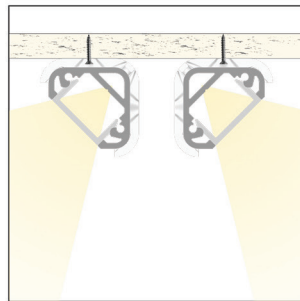

LT21 - CDV19^*	ALU PROFILE CDV19	1,2,3,4,6m *available lengths
LT21 - BD - OC^*	OPAL COVER	
LT21 - BD - FC^*	FROSTED COVER	
LT21 - ECA - V	2x FULL ALU END CAP + SCREWS	
LT21 - PB - V	2x PLASTIC MOUNTING BRACKET + SCREWS	

LED PROFILE					
CDV19	LT21-CDV19^1	LT21-CDV19^2	LT21-CDV19^3	LT21-CDV19^4	LT21-CDV19^6
Weight [g]	239	478	717	956	1434
Length [mm]	1000	2000	3000	4000	6000
Width [mm]	23,71				
Height [mm]	16,66				
Material	Aluminum				
Finish	Anodised