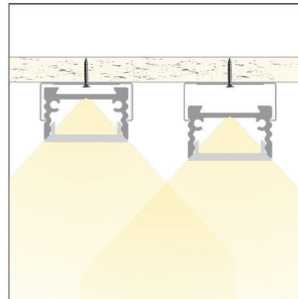

LT21 - CD12[^]*	ALU PROFILE CD12	1,2,3,4,6m *available lengths
LT21 - CD - OC[^]*	OPAL COVER	
LT21 - CD - FC[^]*	FROSTED COVER	
LT21 - CD - CC[^]*	CLEAR COVER	
LT21 - ECP - 12	2x FULL PLASTIC END CAP + SCREWS	
LT21 - PB - CD	2x PLASTIC MOUNTING BRACKET + SCREWS	
LT21 - MB - BDCD	2x METAL MOUNTING BRACKET	
LT21 - MB - HRF	2x MOUNTING BRACKET HRF	

LED PROFILE					
CD12	LT21-CD12[^]1	LT21-CD12[^]2	LT21-CD12[^]3	LT21-CD12[^]4	LT21-CD12[^]6
Weight [g]	148	296	444	592	888
Length [mm]	1000	2000	3000	4000	6000
Width [mm]	18,4				
Height [mm]	11,4				
Material	Aluminum				
Finish	Anodised