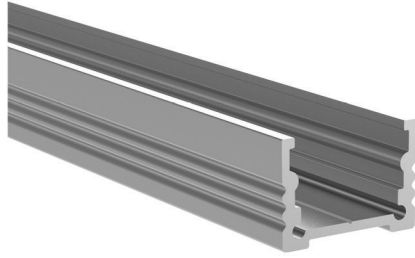

CD13 - 18X13 MM

LT21 - CD13^{**}	ALU PROFILE CD13	1,2,3,4,6m *available lengths
LT21 - BD - OC^{**}	OPAL COVER	
LT21 - BD - FC^{**}	FROSTED COVER	
LT21 - ECP - 13	2x FULL PLASTIC END CAP + SCREWS	
LT21 - ECA - 13	2x FULL ALU END CAP + SCREWS	
LT21 - MB - BDCD	2x METAL MOUNTING BRACKET	
LT21 - MB - HRF	2x METAL MOUNTING BRACKET HRF	

LED PROFILE					
CD13	LT21-CD13^{*1}	LT21-CD13^{*2}	LT21-CD13^{*3}	LT21-CD13^{*4}	LT21-CD13^{*6}
Weight [g]	164	328	492	656	948
Length [mm]	1000	2000	3000	4000	6000
Width [mm]	18,4				
Height [mm]	13,0				
Material	Aluminium				
Finish	Anodised