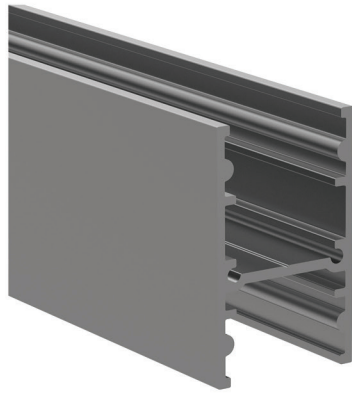

LT21 - CDH[^]*	ALU PROFILE CDH	1,2,3,4,6m *available lengths
LT21 - BD - OC[^]*	OPAL COVER	
LT21 - BD - FC[^]*	FROSTED COVER	
LT21 - ECA - H	2x FULL ALU END CAP + SCREWS	
LT21 - MB - H	2x 5cm ALU MOUNTING PROFILE	

LED PROFILE					
CDH	LT21-CDH[^]1	LT21-CDH[^]2	LT21-CDH[^]3	LT21-CDH[^]4	LT21-CDH[^]6
Weight [g]	276	552	828	1104	1656
Length [mm]	1000	2000	3000	4000	6000
Width [mm]				18,4	
Height [mm]				30,0	
Material				Aluminum	
Finish				Anodised