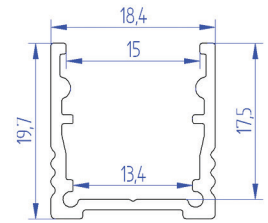

LT21 - CD20^^	ALU PROFILE CD20	1,2,3,4,6m *available lengths
LT21 - BD - OC^^	OPAL COVER	
LT21 - BD - FC^^	FROSTED COVER	
LT21 - ECP - 20	2x FULL PLASTIC END CAP + SCREWS	
LT21 - ECA - 20	2x FULL ALU END CAP + SCREWS	
LT21 - MB - BDCD	2x METAL MOUNTING BRACKET	
LT21 - MB - HRF	2x METAL MOUNTING BRACKET HRF	

LED PROFILE					
CD20	LT21-CD20^1	LT21-CD20^2	LT21-CD20^3	LT21-CD20^4	LT21-CD20^6
Weight [g]	216	432	648	864	1296
Length [mm]	1000	2000	3000	4000	6000
Width [mm]	18,4				
Height [mm]	19,7				
Material	Aluminum				
Finish	Anodised