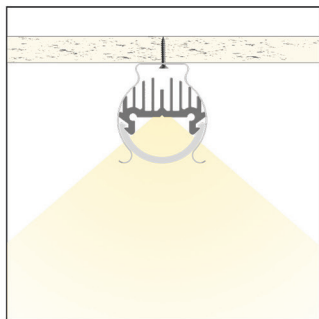

HORTICULTURE SOLUTION

LT21 - HRB21[^]*	ALU PROFILE HERBA21	1,2,3,4,6m *available lengths
LT21 - HRB21 - OC[^]*	OPAL COVER	
LT21 - HRB21 - CC[^]*	CLEAR COVER	
LT21 - ECP - HRB21	2x FULL PLASTIC END CAP	
LT21 - MB - HRB21	2x METAL MOUNTING BRACKET	

LED PROFILE					
HERBA21	LT21-HRB21[^]*1	LT21-HRB21[^]*2	LT21-HRB21[^]*3	LT21-HRB21[^]*4	LT21-HRB21[^]*6
Weight [g]	223	446	669	892	1338
Length [mm]	1000	2000	3000	4000	6000
Width [mm]	20,7				
Height [mm]	13,5				
Material	Aluminum				
Finish	Anodised