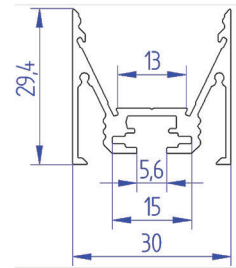

CD3030 - 30X30 MM ECO EDGE

NEW

LT21 - CD3030^^	ALU PROFILE CD3030	1,2,3,4,6m *available lengths
LT21 - CD30 - OC^^	OPAL COVER	
LT21 - ECP - 30	2x FULL PLASTIC END CAP + SCREWS	
LT21 - ECA - 30	2x FULL ALU END CAP + SCREWS	
LT21 - MB - HRF	2x METAL MOUNTING BRACKET HRF	

LED PROFILE					
CD3030	LT21-CD3030^1	LT21-CD3030^2	LT21-CD3030^3	LT21-CD3030^4	LT21-CD3030^6
Weight [g]	514	1028	1542	2056	3084
Length [mm]	1000	2000	3000	4000	6000
Width [mm]	30,0				
Height [mm]	29,4				
Material	Aluminum				
Finish	Anodised