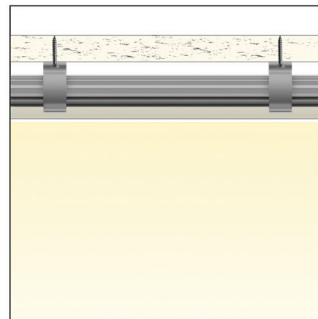

HORTICULTURE SOLUTION

LT21 - HRB21[^]*	ALU PROFILE HERBA21	1,2,3,4,6m *available lengths
LT21 - HRB21 - OC[^]*	OPAL COVER	
LT21 - HRB21 - CC[^]*	CLEAR COVER	
LT21 - ECP - HRB21	2x FULL PLASTIC END CAP	
LT21 - MB - HRB21	2x METAL MOUNTING BRACKET	

LED PROFILE					
HERBA21	LT21-HRB21[^]*1	LT21-HRB21[^]*2	LT21-HRB21[^]*3	LT21-HRB21[^]*4	LT21-HRB21[^]*6
Weight [g]	223	446	669	892	1338
Length [mm]	1000	2000	3000	4000	6000
Width [mm]	20,7				
Height [mm]	13,5				
Material	Aluminum				
Finish	Anodised