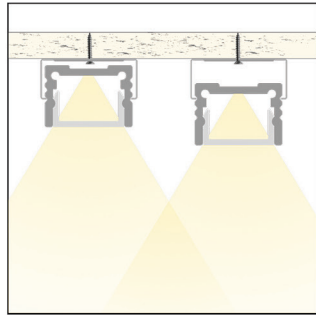

LT21 - BD13[^]*	ALU PROFILE CD13	1,2,3,4,6m *available lengths
LT21 - BD - OC[^]*	OPAL COVER	
LT21 - BD - FC[^]*	FROSTED COVER	
LT21 - ECP - 13	2x FULL PLASTIC END CAP + SCREWS	
LT21 - ECA - 13	2x FULL ALU END CAP + SCREWS	
LT21 - MB - BDCD	2x METAL MOUNTING BRACKET	
LT21 - MB - HRF	2x METAL MOUNTING BRACKET HRF	

LED PROFILE					
BD13	LT21-BD13[^]*1	LT21-BD13[^]*2	LT21-BD13[^]*3	LT21-BD13[^]*4	LT21-BD13[^]*6
Weight [g]	190	380	570	760	1140
Length [mm]	1000	2000	3000	4000	6000
Width [mm]	18,4				
Height [mm]	13,0				
Material	Aluminum				
Finish	Anodised