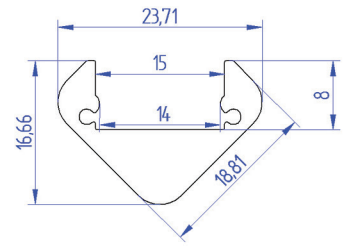

LT21 - BDV[^]*	ALU PROFILE CDV19	1,2,3,4,6m *available lengths
LT21 - BD - OC[^]*	OPAL COVER	
LT21 - BD - FC[^]*	FROSTED COVER	
LT21 - ECA - V	2x FULL ALU END CAP + SCREWS	
LT21 - PB - V	2x PLASTIC MOUNTING BRACKET + SCREWS	

LED PROFILE					
BDV	LT21-BDV[^]1	LT21-BDV[^]2	LT21-BDV[^]3	LT21-BDV[^]4	LT21-BDV[^]6
Weight [g]	400	800	1200	1600	2400
Length [mm]	1000	2000	3000	4000	6000
Width [mm]	23,71				
Height [mm]	16,66				
Material	Aluminum				
Finish	Anodised