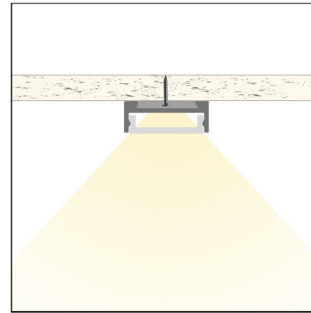

4 CD07 - 18X7 MM

LT21 - CD07^*	ALU PROFILE CD07 anod.	1,2,3,4,6m *available lengths
LT21 - CD07 - OC^*	OPAL COVER	
LT21 - ECP - 7	2x FULL PLASTIC END CAP	
LT21 - PB - CD	2x PLASTIC MOUNTING BRACKET + SCREWS	

LED PROFILE					
CD07	LT21-CD07^1	LT21-CD07^2	LT21-CD07^3	LT21-CD07^4	LT21-CD07^6
Weight [g]	95	190	285	380	570
Length [mm]	1000	2000	3000	4000	6000
Width [mm]	18,0				
Height [mm]	6,7				
Material	Aluminum				
Finish	Anodised