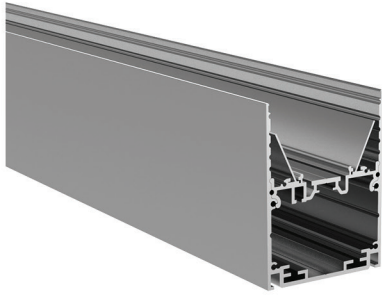

LT21 - KOMBI^5	ALU PROFILE KOMBI	4.7m
LT21 - KOMBIINS^5	INSERT PROFILE	
LT21 - KOMBIREF^5	REFLECTOR PROFILE WHITE	
LT21 - KOMBI - OC^5	OPAL COVER	
LT21 - KOMBI - CC^5	CLEAR COVER	
LT21 - ECA - KOM	ALU END CAP + SCREWS	
LT21 - ECA - KOM - NS	ALU END CAP WITHOUT SCREWS	
LT21 - MB - KOM	MOUNTING FOR SUSPENDED LINK	
CT15LI2 / 1,2UCSTNY	SUSPEDED LINK "Y" WITH LINK 2m	
LT21 - SC	STEEL CLIP FOR FIXING MODULES	

LED PROFILE			
KOMBI	KOMBI PROFILE	INSERT PROFILE	KOMBI REFLECTOR
Weight [g]	6251	2632	329
Length [mm]		4700	
Width [mm]	60	57,3	11,9
Height [mm]	80	13,1	224
Material		Aluminum	
Finish		Anodised