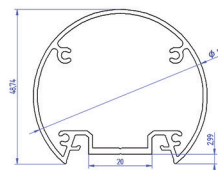

**WATER RESISTANT IP64
HORTICULTURE SOLUTION**

LT21 - HRB165^^	ALU PROFILE TOPLIGHT	1,2,3,4,6m *available lengths
LT21 - ECA - HRB165	CLEAR COVER	
LT21 - ECA1X16 - HRB165	PLASTIC FULL END CAP	
LT21 - ECA1X20 - HRB165	PLASTIC HOLDER	

LED PROFILE					
TOPLIGHT	LT21-TOPL^1	LT21-TOPL^2	LT21-TOPL^3	LT21-TOPL^4	LT21-TOPL^6
Weight [g]	850	1700	2550	3400	5100
Length [mm]	1000	2000	3000	4000	6000
Width [mm]	Ø 55				
Material	Aluminum				
Finish	Anodised