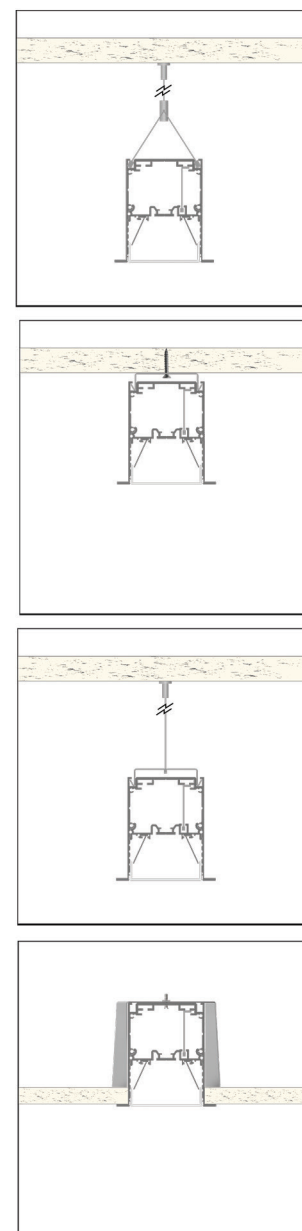

LED PROFILE			
KOMBI T	KOMBI T PROFILE	INSERT PROFILE	KOMBI REFLECTOR
Weight [g]	6721	2632	329
Length [mm]		4700	
Width [mm]	78 / 60	57,3	11,9
Height [mm]	80	13,1	224
Material		Aluminum	
Finish		Anodised