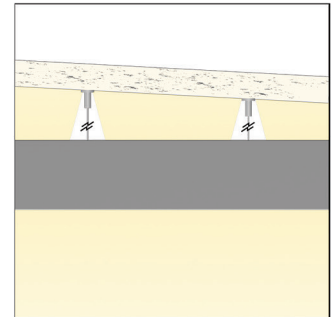

LT21 - BDH^{**}	ALU PROFILE BDH	1,2,3,4,6m *available lengths
LT21 - BD - OC^{**}	OPAL COVER	
LT21 - BD - FC^{**}	FROSTED COVER	
LT21 - ECA - H	2x FULL ALU END CAP + SCREWS	
LT21 - MB - H	2x 5cm ALU MOUNTING PROFILE	

LED PROFILE					
BDH	LT21-BDH[^]1	LT21-BDH[^]2	LT21-BDH[^]3	LT21-BDH[^]4	LT21-BDH[^]6
Weight [g]	412	824	1236	1648	2472
Length [mm]	1000	2000	3000	4000	6000
Width [mm]	18,4				
Height [mm]	30,0				
Material	Aluminum				
Finish	Anodised