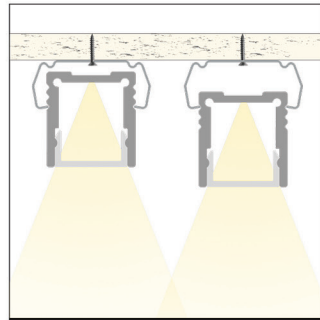

LT21 - BD20^^	ALU PROFILE BD20	1,2,3,4,6m *available lengths
LT21 - BD - OC^^	OPAL COVER	
LT21 - BD - FC^^	FROSTED COVER	
LT21 - ECP - 20	2x FULL PLASTIC END CAP + SCREWS	
LT21 - ECA - 20	2x FULL ALU END CAP + SCREWS	
LT21 - MB - BDCD	2x METAL MOUNTING BRACKET	
LT21 - MB - HRF	2x METAL MOUNTING BRACKET HRF	

LED PROFILE					
BD20	LT21-BD20^1	LT21-BD20^2	LT21-BD20^3	LT21-BD20^4	LT21-BD20^6
Weight [g]	280	560	840	1120	1680
Length [mm]	1000	2000	3000	4000	6000
Width [mm]	18,4				
Height [mm]	19,7				
Material	Aluminum				
Finish	Anodised