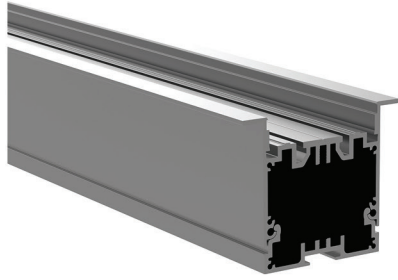

**COMPATIBLE WITH LEDIL
LINNEA OPTIC**

LT21 - SFERAT^4.7	ALU PROFILE SFERA	4.7 m
LT21 - SFERAH^4.7	HOLDER PROFILE	
LT21 - ECA - SFT	ALU FULL END CAP + SCREWS	
LT21 - SC	STEEL CLIP FOR FIXING MODULES	

LED PROFILE		
SFERA T	SFERA T PROFILE	SFERA HOLDER
Weight [g]	3948	2068
Length [mm]	4700	
Width [mm]	60 / 45	45
Height [mm]	41,4	15,5
Material	Aluminum	
Finish	Anodised