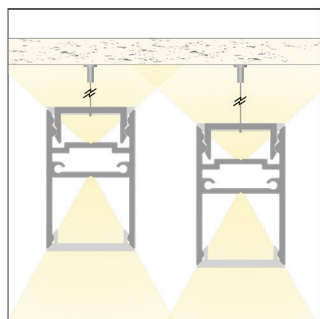

CDH30 - 18X30 MM ECO EDGE

NEW

LT21 - CDH30^^	LALU PROFILE CDH	1,2,3,4,6m *available lengths
LT21 - CD - OC^^	OPAL COVER	
LT21 - CD - FC^^	FROSTED COVER	
LT21 - CD - CC^^	CLEAR COVER	
LT21 - ECA - H	2x FULL ALU END CAP + SCREWS	
LT21 - MB - H	2x 5cm ALU MOUNTING PROFILE	

LED PROFILE					
CDH30	LT21-CDH30*1	LT21-CDH30*2	LT21-CDH30*3	LT21-CDH30*4	LT21-CDH30*6
Weight [g]	311	622	933	1244	1856
Length [mm]	1000	2000	3000	4000	6000
Width [mm]			18,4		
Height [mm]			28,9		
Material			Aluminum		
Finish			Anodised