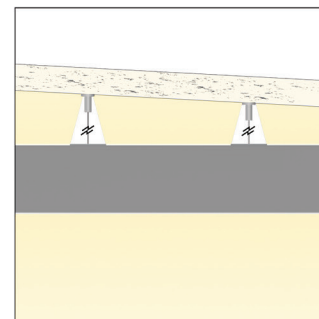

CDH30 - 18X30 MM ECO EDGE

NEW

LT21 - CDH30^^	LALU PROFILE CDH	1,2,3,4,6m *available lengths
LT21 - CD - OC^^	OPAL COVER	
LT21 - CD - FC^^	FROSTED COVER	
LT21 - CD - CC^^	CLEAR COVER	
LT21 - ECA - H	2x FULL ALU END CAP + SCREWS	
LT21 - MB - H	2x 5cm ALU MOUNTING PROFILE	

LED PROFILE					
CDH30	LT21-CDH30*1	LT21-CDH30*2	LT21-CDH30*3	LT21-CDH30*4	LT21-CDH30*6
Weight [g]	311	622	933	1244	1856
Length [mm]	1000	2000	3000	4000	6000
Width [mm]			18,4		
Height [mm]			28,9		
Material			Aluminum		
Finish			Anodised