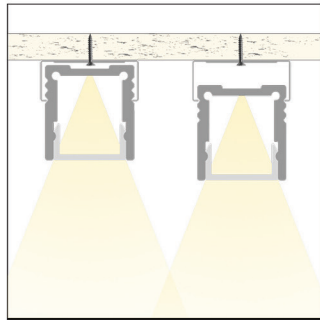

LT21 - BD20^^	ALU PROFILE BD20	1,2,3,4,6m *available lengths
LT21 - BD - OC^^	OPAL COVER	
LT21 - BD - FC^^	FROSTED COVER	
LT21 - ECP - 20	2x FULL PLASTIC END CAP + SCREWS	
LT21 - ECA - 20	2x FULL ALU END CAP + SCREWS	
LT21 - MB - BDCD	2x METAL MOUNTING BRACKET	
LT21 - MB - HRF	2x METAL MOUNTING BRACKET HRF	

LED PROFILE					
BD20	LT21-BD20^1	LT21-BD20^2	LT21-BD20^3	LT21-BD20^4	LT21-BD20^6
Weight [g]	280	560	840	1120	1680
Length [mm]	1000	2000	3000	4000	6000
Width [mm]	18,4				
Height [mm]	19,7				
Material	Aluminum				
Finish	Anodised