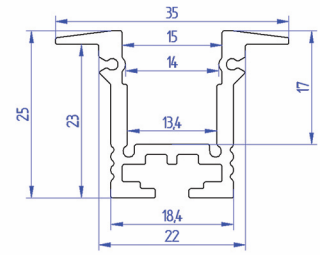

LT21 - BDT[^]*	ALU PROFILE BDT	1,2,3,4,6m *available lengths
LT21 - BD - OC[^]*	OPAL COVER	
LT21 - BD - FC[^]*	FROSTED COVER	
LT21 - ECA - BDT	1x FULL ALU END CAP + SCREWS	
LT21 - MB - S	MOUNTING BRACKET WITH SPRING	
LT21 - MB - BDCD	2x METAL MOUNTING BRACKET	
LT21 - MB - HRF	2x METAL MOUNTING BRACKET HRF	

LED PROFILE					
BDT	LT21-BDT[^]*1	LT21-BDT[^]*2	LT21-BDT[^]*3	LT21-BDT[^]*4	LT21-BDT[^]*6
Weight [g]	280	560	840	1120	1680
Length [mm]	1000	2000	3000	4000	6000
Width [mm]	35.0 / 18.4				
Height [mm]	25.0				
Material	Aluminum				
Finish	Anodised