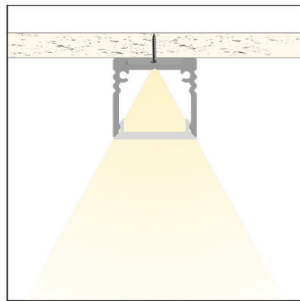

LT21 - CD18[^]*	ALU PROFILE CD18	1,2,3,4,6m *available lengths
LT21 - CD - OC[^]*	OPAL COVER	
LT21 - CD - FC[^]*	FROSTED COVER	
LT21 - CD - CC[^]*	CLEAR COVER	
LT21 - ECP - 18	2x FULL PLASTIC END CAP + SCREWS	
LT21 - PB - CD	2x PLASTIC MOUNTING BRACKET + SCREWS	
LT21 - MB - BDCD	2x METAL MOUNTING BRACKET	
LT21 - MB - HRF	2x MOUNTING BRACKET HRF	

LED PROFILE					
CD18	LT21-CD18[^]1	LT21-CD18[^]2	LT21-CD18[^]3	LT21-CD18[^]4	LT21-CD18[^]6
Weight [g]	187	374	561	748	1122
Length [mm]	1000	2000	3000	4000	6000
Width [mm]	18,4				
Height [mm]	17,4				
Material	Aluminum				
Finish	Anodised