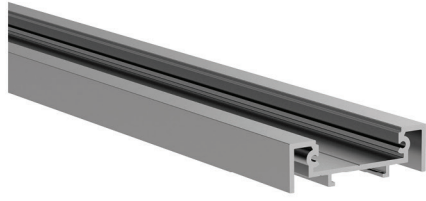

LT21 - DWB40^^	ALU PROFILE DWB40	1,2,3,4,6m *available lengths
LT21 - DWB40 - OC^^	OPAL COVER	
LT21 - ECP - DWB40	PLASTIC FULL END CAP	

LED PROFILE					
DWB4012	LT21-DWB40^1	LT21-DWB40^2	LT21-DWB40^3	LT21-DWB40^4	LT21-DWB40^6
Weight [g]	55	110	165	220	330
Length [mm]	1000	2000	3000	4000	6000
Width [mm]	40				
Height [mm]	12				
Material	Aluminum				
Finish	Anodised