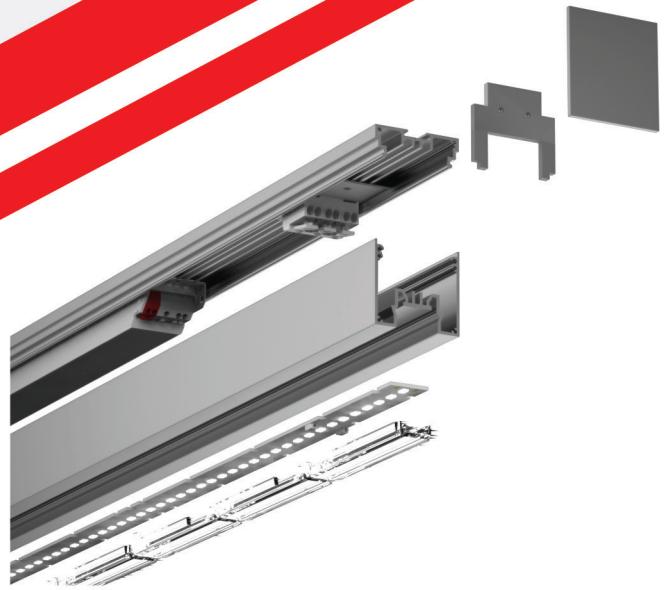

TECHNICAL ALUMINUM LED PROFILES

COMMERCIAL AND INDUSTRIAL APPLICATION

POTTING SERVICE

SPACE FOR POWER SUPPLY INSIDE

HORTICULTURE LIGHTING

WATER RESISTANT IP64