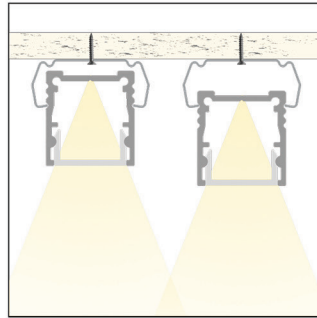

LT21 - CD20^^	ALU PROFILE CD20	1,2,3,4,6m *available lengths
LT21 - BD - OC^^	OPAL COVER	
LT21 - BD - FC^^	FROSTED COVER	
LT21 - ECP - 20	2x FULL PLASTIC END CAP + SCREWS	
LT21 - ECA - 20	2x FULL ALU END CAP + SCREWS	
LT21 - MB - BDCD	2x METAL MOUNTING BRACKET	
LT21 - MB - HRF	2x METAL MOUNTING BRACKET HRF	

LED PROFILE					
CD20	LT21-CD20^1	LT21-CD20^2	LT21-CD20^3	LT21-CD20^4	LT21-CD20^6
Weight [g]	216	432	648	864	1296
Length [mm]	1000	2000	3000	4000	6000
Width [mm]	18,4				
Height [mm]	19,7				
Material	Aluminum				
Finish	Anodised