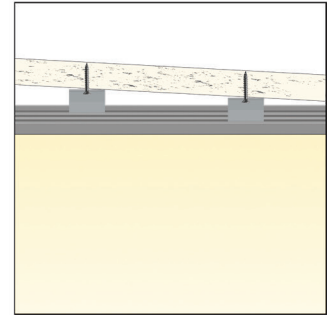

CD13 - 18X13 MM

LT21 - CD13^{**}	ALU PROFILE CD13	1,2,3,4,6m *available lengths
LT21 - BD - OC^{**}	OPAL COVER	
LT21 - BD - FC^{**}	FROSTED COVER	
LT21 - ECP - 13	2x FULL PLASTIC END CAP + SCREWS	
LT21 - ECA - 13	2x FULL ALU END CAP + SCREWS	
LT21 - MB - BDCD	2x METAL MOUNTING BRACKET	
LT21 - MB - HRF	2x METAL MOUNTING BRACKET HRF	

LED PROFILE					
CD13	LT21-CD13^{*1}	LT21-CD13^{*2}	LT21-CD13^{*3}	LT21-CD13^{*4}	LT21-CD13^{*6}
Weight [g]	164	328	492	656	948
Length [mm]	1000	2000	3000	4000	6000
Width [mm]	18,4				
Height [mm]	13,0				
Material	Aluminium				
Finish	Anodised