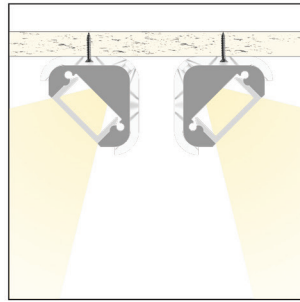

LT21 - BDV[^]*	ALU PROFILE CDV19	1,2,3,4,6m *available lengths
LT21 - BD - OC[^]*	OPAL COVER	
LT21 - BD - FC[^]*	FROSTED COVER	
LT21 - ECA - V	2x FULL ALU END CAP + SCREWS	
LT21 - PB - V	2x PLASTIC MOUNTING BRACKET + SCREWS	

LED PROFILE					
BDV	LT21-BDV[^]1	LT21-BDV[^]2	LT21-BDV[^]3	LT21-BDV[^]4	LT21-BDV[^]6
Weight [g]	400	800	1200	1600	2400
Length [mm]	1000	2000	3000	4000	6000
Width [mm]	23,71				
Height [mm]	16,66				
Material	Aluminum				
Finish	Anodised