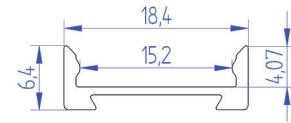

LT21 - CD07E^^	ALU PROFILE CD07E	1,2,3,4,6m *available lengths
LT21 - CD - OC^^	OPAL COVER	
LT21 - CD - FC^^	FROSTED COVER	
LT21 - CD - CC^^	CLEAR COVER	
LT21 - ECP - 7	2x FULL PLASTIC END CAP	
LT21 - MB - BDCD	2x METAL MOUNTING BRACKET	
LT21 - PB - CD	2x PLASTIC MOUNTING BRACKET + SCREWS	

LED PROFILE					
CD07E	LT21-CD07E^1	LT21-CD07E^2	LT21-CD07E^3	LT21-CD07E^4	LT21-CD07E^6
Weight [g]	95	190	285	380	570
Length [mm]	1000	2000	3000	4000	6000
Width [mm]				18,4	
Height [mm]				6,4	
Material				Aluminum	
Finish				Anodised