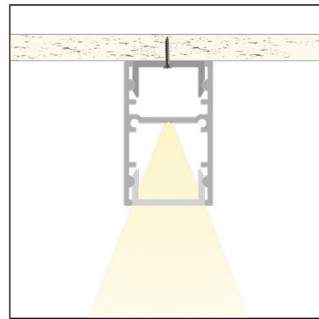

LT21 - CDH[^]*	ALU PROFILE CDH	1,2,3,4,6m *available lengths
LT21 - BD - OC[^]*	OPAL COVER	
LT21 - BD - FC[^]*	FROSTED COVER	
LT21 - ECA - H	2x FULL ALU END CAP + SCREWS	
LT21 - MB - H	2x 5cm ALU MOUNTING PROFILE	

LED PROFILE					
CDH	LT21-CDH[^]1	LT21-CDH[^]2	LT21-CDH[^]3	LT21-CDH[^]4	LT21-CDH[^]6
Weight [g]	276	552	828	1104	1656
Length [mm]	1000	2000	3000	4000	6000
Width [mm]				18,4	
Height [mm]				30,0	
Material				Aluminum	
Finish				Anodised