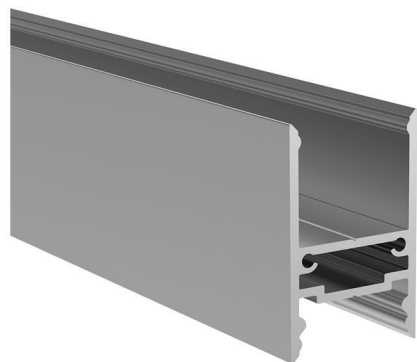

CDH30 - 18X30 MM ECO EDGE

NEW