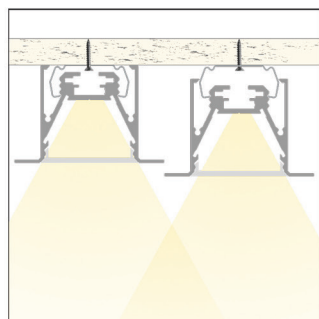

LT21 - CDT3030**	ALU PROFILE CDT3030	1,2,3,4,6m *available lengths
LT21 - CD30 - OC**	OPAL COVER	
LT21 - ECP - 30T	2x FULL PLASTIC END CAP + SCREWS	
LT21 - ECA - 30T	2x FULL ALU END CAP + SCREWS	
LT21 - MB - S	MOUNTING BRACKET WITH SPRING	
LT21 - MB - HRF	2x METAL MOUNTING BRACKET HRF	

LED PROFILE					
CDT3030	LT21-CDT3030*1	LT21-CDT3030*2	LT21-CDT3030*3	LT21-CDT3030*4	LT21-CDT3030*6
Weight [g]	559	1118	1677	2236	3354
Length [mm]	1000	2000	3000	4000	6000
Width [mm]	46,0 / 30,0				
Height [mm]	30				
Material	Aluminum				
Finish	Anodised