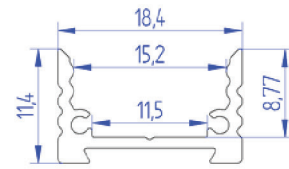

LT21 - CD12[^]*	ALU PROFILE CD12	1,2,3,4,6m *available lengths
LT21 - CD - OC[^]*	OPAL COVER	
LT21 - CD - FC[^]*	FROSTED COVER	
LT21 - CD - CC[^]*	CLEAR COVER	
LT21 - ECP - 12	2x FULL PLASTIC END CAP + SCREWS	
LT21 - PB - CD	2x PLASTIC MOUNTING BRACKET + SCREWS	
LT21 - MB - BDCD	2x METAL MOUNTING BRACKET	
LT21 - MB - HRF	2x MOUNTING BRACKET HRF	

LED PROFILE					
CD12	LT21-CD12[^]1	LT21-CD12[^]2	LT21-CD12[^]3	LT21-CD12[^]4	LT21-CD12[^]6
Weight [g]	148	296	444	592	888
Length [mm]	1000	2000	3000	4000	6000
Width [mm]	18,4				
Height [mm]	11,4				
Material	Aluminum				
Finish	Anodised