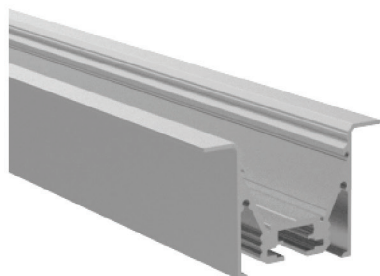

LT21 - CDT3030**	ALU PROFILE CDT3030	1,2,3,4,6m *available lengths
LT21 - CD30 - OC**	OPAL COVER	
LT21 - ECP - 30T	2x FULL PLASTIC END CAP + SCREWS	
LT21 - ECA - 30T	2x FULL ALU END CAP + SCREWS	
LT21 - MB - S	MOUNTING BRACKET WITH SPRING	
LT21 - MB - HRF	2x METAL MOUNTING BRACKET HRF	

LED PROFILE					
CDT3030	LT21-CDT3030*1	LT21-CDT3030*2	LT21-CDT3030*3	LT21-CDT3030*4	LT21-CDT3030*6
Weight [g]	559	1118	1677	2236	3354
Length [mm]	1000	2000	3000	4000	6000
Width [mm]	46,0 / 30,0				
Height [mm]	30				
Material	Aluminum				
Finish	Anodised