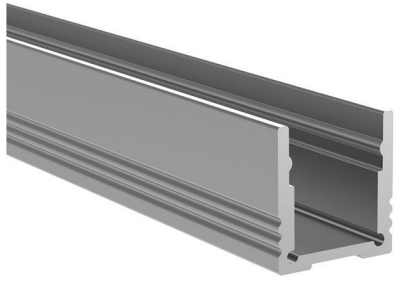

LT21 - BD20^^	ALU PROFILE BD20	1,2,3,4,6m *available lengths
LT21 - BD - OC^^	OPAL COVER	
LT21 - BD - FC^^	FROSTED COVER	
LT21 - ECP - 20	2x FULL PLASTIC END CAP + SCREWS	
LT21 - ECA - 20	2x FULL ALU END CAP + SCREWS	
LT21 - MB - BDCD	2x METAL MOUNTING BRACKET	
LT21 - MB - HRF	2x METAL MOUNTING BRACKET HRF	

LED PROFILE					
BD20	LT21-BD20^1	LT21-BD20^2	LT21-BD20^3	LT21-BD20^4	LT21-BD20^6
Weight [g]	280	560	840	1120	1680
Length [mm]	1000	2000	3000	4000	6000
Width [mm]	18,4				
Height [mm]	19,7				
Material	Aluminum				
Finish	Anodised