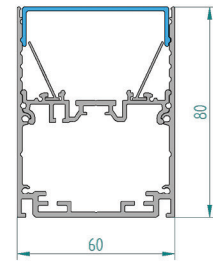

LT21 - KOMBI^5	ALU PROFILE KOMBI	4.7m
LT21 - KOMBIINS^5	INSERT PROFILE	
LT21 - KOMBIREF^5	REFLECTOR PROFILE WHITE	
LT21 - KOMBI - OC^5	OPAL COVER	
LT21 - KOMBI - CC^5	CLEAR COVER	
LT21 - ECA - KOM	ALU END CAP + SCREWS	
LT21 - ECA - KOM - NS	ALU END CAP WITHOUT SCREWS	
LT21 - MB - KOM	MOUNTING FOR SUSPENDED LINK	
CT15LI2 / 1,2UCSTNY	SUSPEDED LINK "Y" WITH LINK 2m	
LT21 - SC	STEEL CLIP FOR FIXING MODULES	

LED PROFILE			
KOMBI	KOMBI PROFILE	INSERT PROFILE	KOMBI REFLECTOR
Weight [g]	6251	2632	329
Length [mm]		4700	
Width [mm]	60	57,3	11,9
Height [mm]	80	13,1	224
Material		Aluminum	
Finish		Anodised