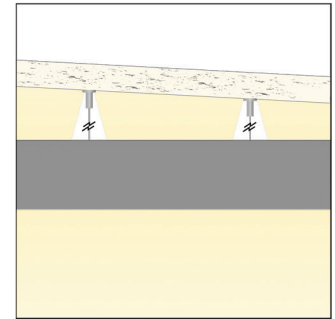

LT21 - CDH[^]*	ALU PROFILE CDH	1,2,3,4,6m *available lengths
LT21 - BD - OC[^]*	OPAL COVER	
LT21 - BD - FC[^]*	FROSTED COVER	
LT21 - ECA - H	2x FULL ALU END CAP + SCREWS	
LT21 - MB - H	2x 5cm ALU MOUNTING PROFILE	

LED PROFILE					
CDH	LT21-CDH[^]1	LT21-CDH[^]2	LT21-CDH[^]3	LT21-CDH[^]4	LT21-CDH[^]6
Weight [g]	276	552	828	1104	1656
Length [mm]	1000	2000	3000	4000	6000
Width [mm]				18,4	
Height [mm]				30,0	
Material				Aluminum	
Finish				Anodised