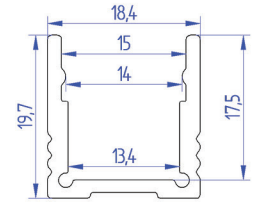

LT21 - BD20^^	ALU PROFILE BD20	1,2,3,4,6m *available lengths
LT21 - BD - OC^^	OPAL COVER	
LT21 - BD - FC^^	FROSTED COVER	
LT21 - ECP - 20	2x FULL PLASTIC END CAP + SCREWS	
LT21 - ECA - 20	2x FULL ALU END CAP + SCREWS	
LT21 - MB - BDCD	2x METAL MOUNTING BRACKET	
LT21 - MB - HRF	2x METAL MOUNTING BRACKET HRF	

LED PROFILE					
BD20	LT21-BD20^1	LT21-BD20^2	LT21-BD20^3	LT21-BD20^4	LT21-BD20^6
Weight [g]	280	560	840	1120	1680
Length [mm]	1000	2000	3000	4000	6000
Width [mm]	18,4				
Height [mm]	19,7				
Material	Aluminum				
Finish	Anodised